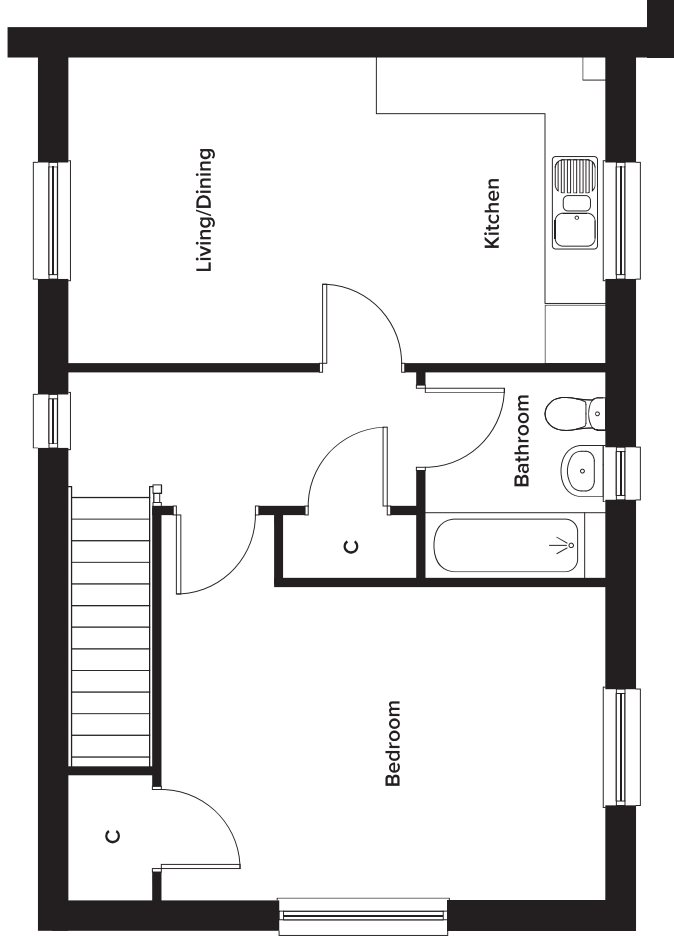

Rosewood Phase 2, Maidstone, Kent

1 Bedroom Flat - First Floor

Plot 265

Ground Floor

Kitchen/Living/Dining	3.27m x 5.75m	10' 9" x 18' 10"
Bedroom	3.30m x 4.76m	10' 10" x 15' 8"
Bathroom	2.20m x 1.93m	7' 3" x 6' 4"