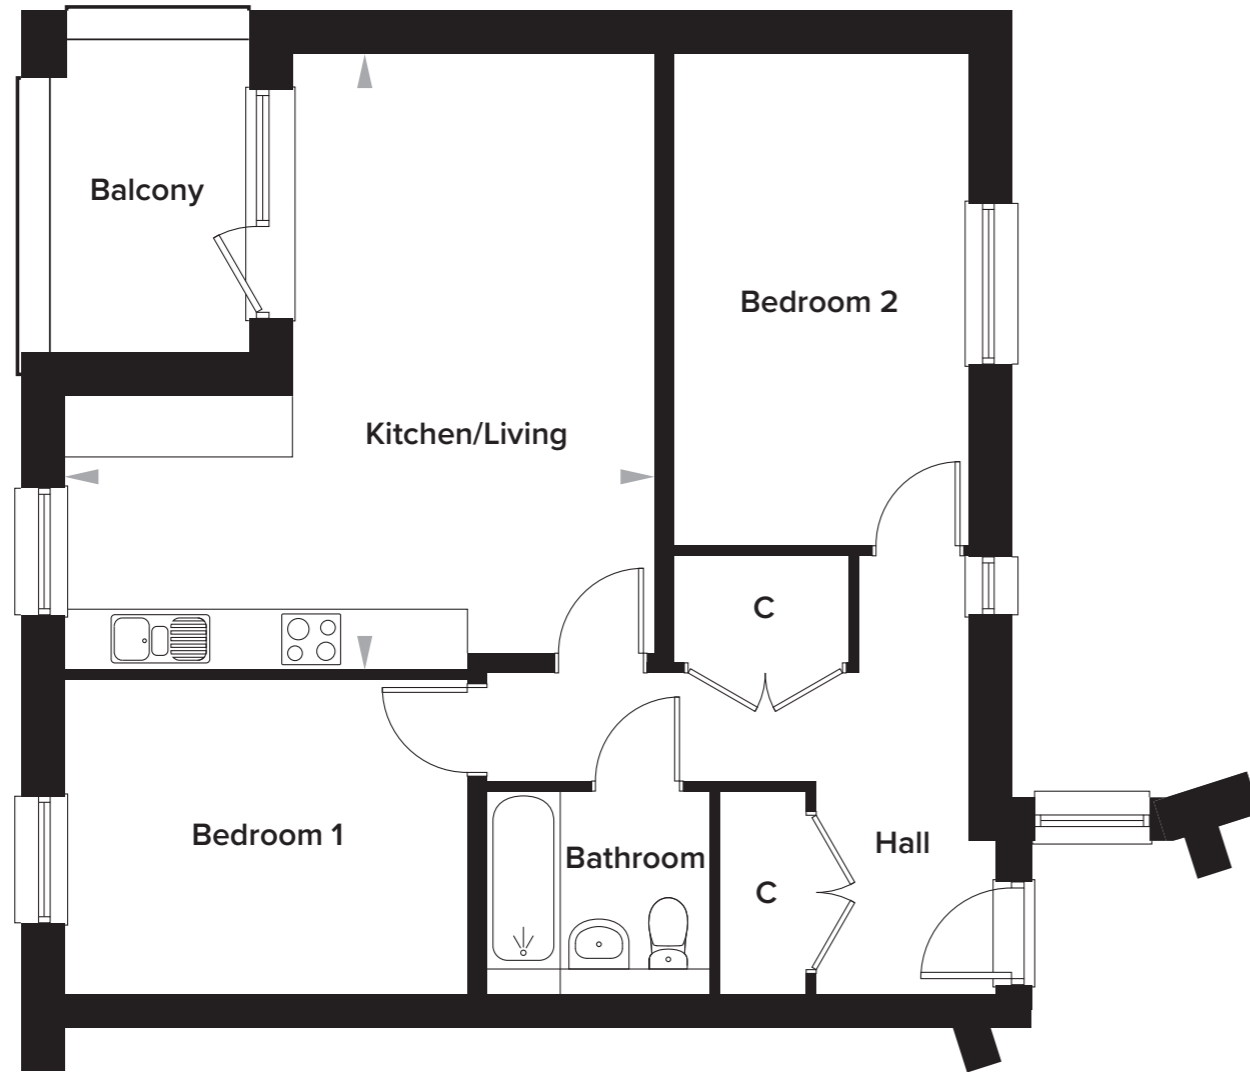

## Apartment Block L - First and Second Floor

Apts 1-5 and 2-5 - 2 Bedroom

### Apts 1-5 and 2-5

Kitchen/Living	5800mm x 6050mm	19' 0" x 19' 10"
Bedroom 1	3950mm x 3050mm	12' 11" x 10' 0"
Bedroom 2	2875mm x 4825mm	9' 5" x 15' 10"
Bathroom	2200mm x 2000mm	7' 2" x 6' 7"

Please note: dimensions are approximate +/- 50mm and are not intended to be used for carpet sizes, appliance spaces or furniture items.