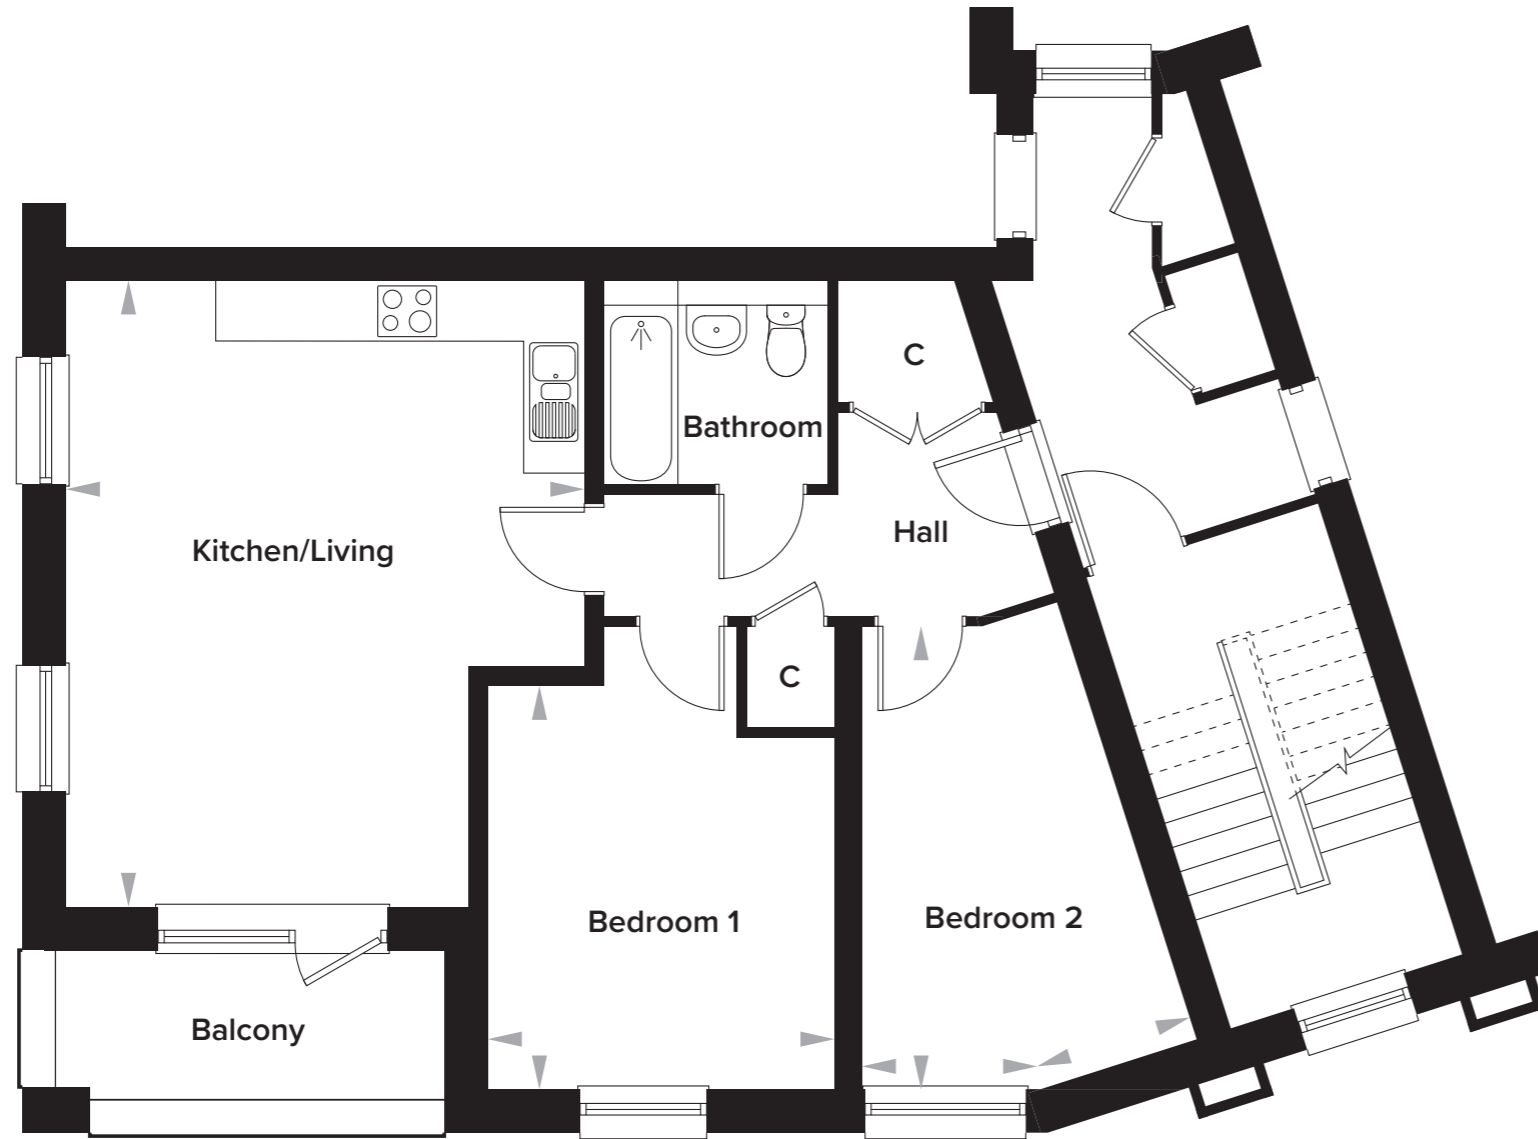

## Apartment Block L - First and Second Floor

Apts 1-4 and 2-4 - 2 Bedroom

### Apts 1-4 and 2-4

Kitchen/Living	5100mm x 6150mm	16' 9" x 20' 2"
Bedroom 1	3400mm x 3950mm	11' 2" x 12' 11"
Bedroom 2	1750mm + 1600mm x 4550mm	5' 9" + 5' 3" x 14' 11"
Bathroom	2200mm x 2000mm	7' 2" x 6' 7"

Please note: dimensions are approximate +/- 50mm and are not intended to be used for carpet sizes, appliance spaces or furniture items.