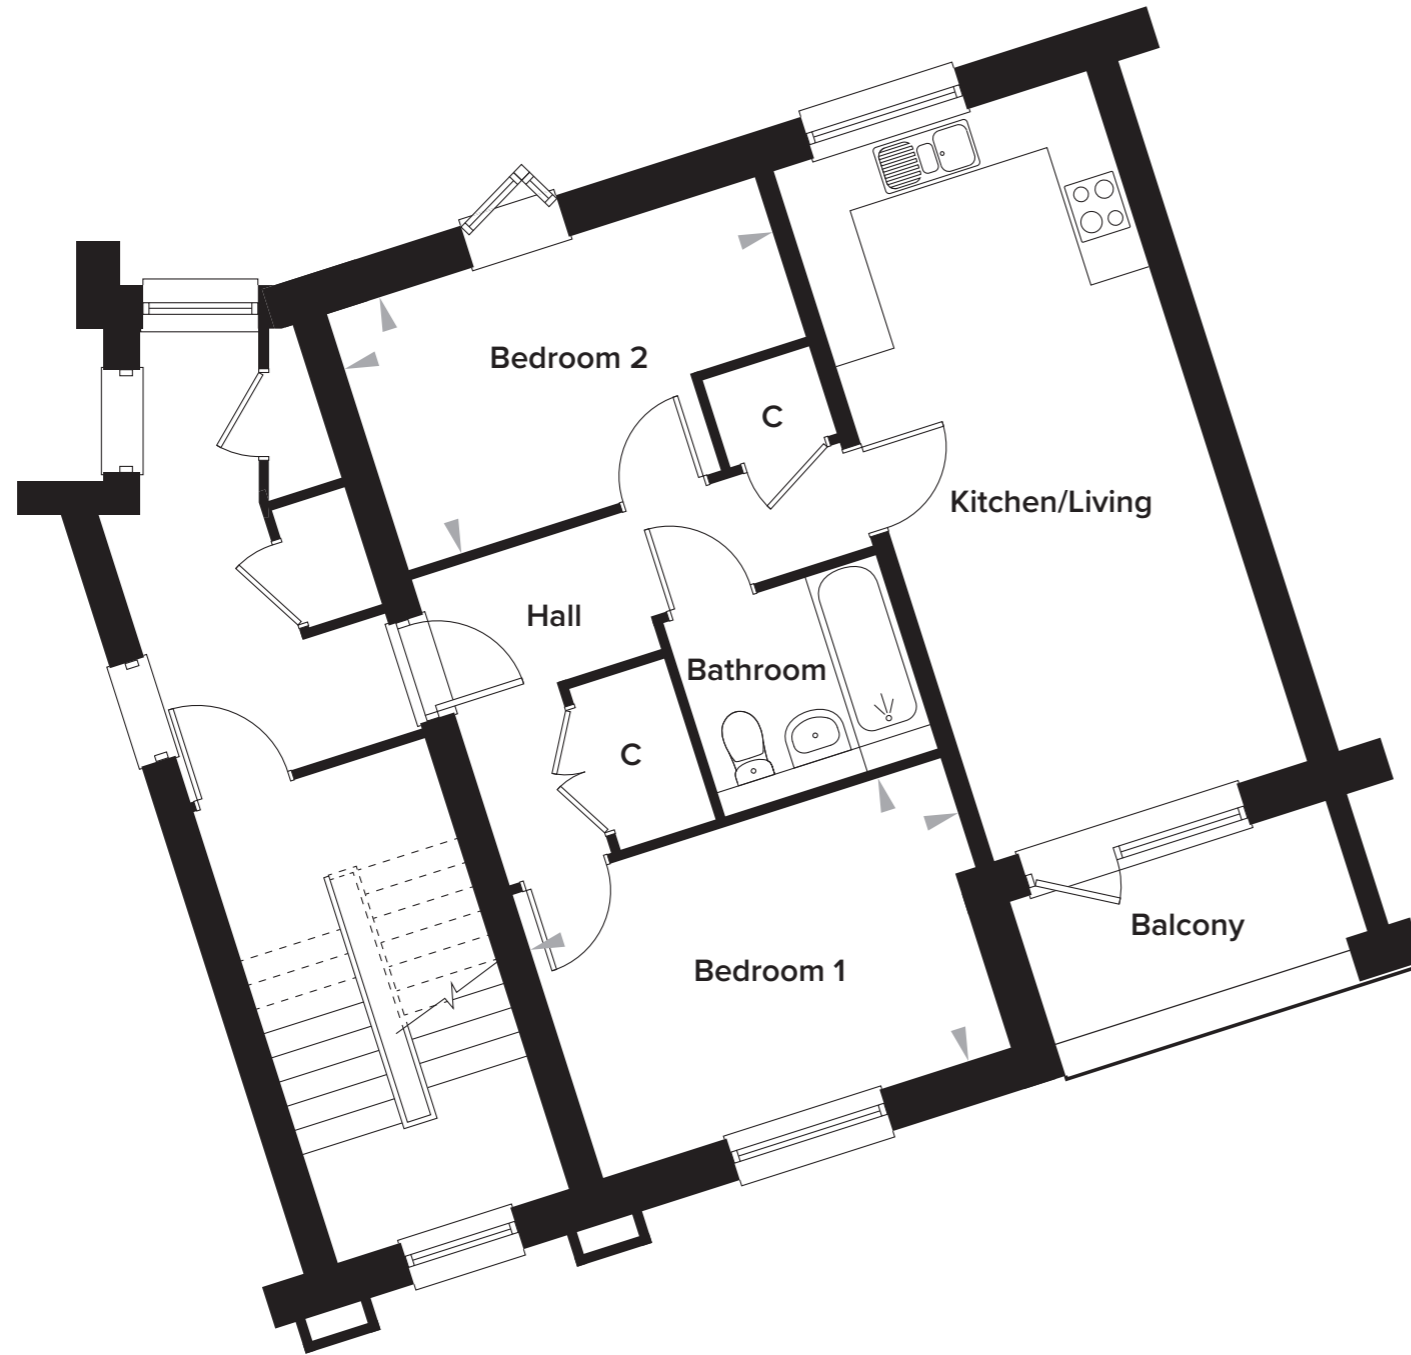

## Apartment Block L - First and Second Floor

Apts 1-3 and 2-3 - 2 Bedroom

### Apts 1-3 and 2-3

Kitchen/Living	3225mm x 7125mm	10' 7" x 23' 4"
Bedroom 1	4425mm x 2900mm	14' 6" x 9' 6"
Bedroom 2	4425mm x 2625mm	14' 6" x 8' 7"
Bathroom	2200mm x 2000mm	7' 2" x 6' 7"

Please note: dimensions are approximate +/- 50mm and are not intended to be used for carpet sizes, appliance spaces or furniture items.