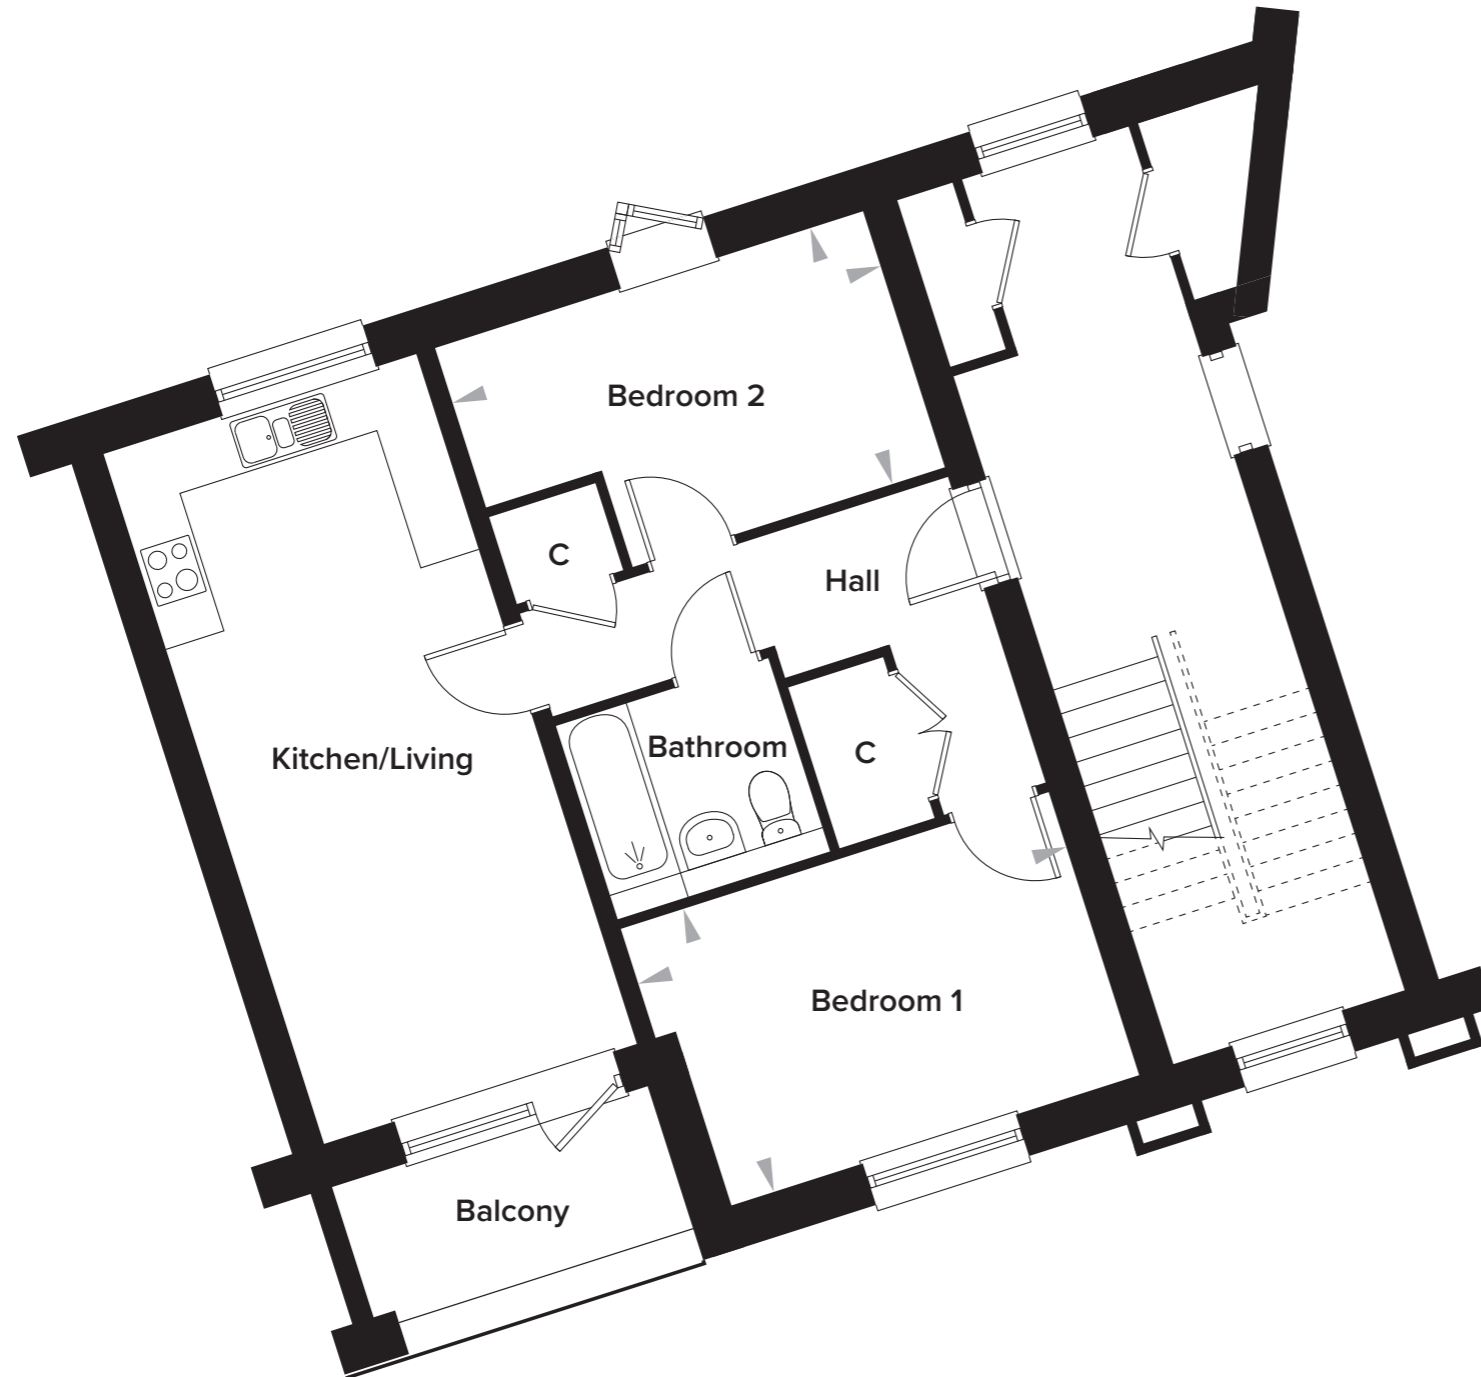

## Apartment Block L - First and Second Floor

Apts 1-2 and 2-2 - 2 Bedroom

### Apts 1-2 and 2-2

Kitchen/Living	3225mm x 7125mm	10' 7" x 23' 4"
Bedroom 1	4425mm x 2900mm	14' 6" x 9' 6"
Bedroom 2	4425mm x 2625mm	14' 6" x 8' 7"
Bathroom	2200mm x 2000mm	7' 2" x 6' 7"

Please note: dimensions are approximate +/- 50mm and are not intended to be used for carpet sizes, appliance spaces or furniture items.