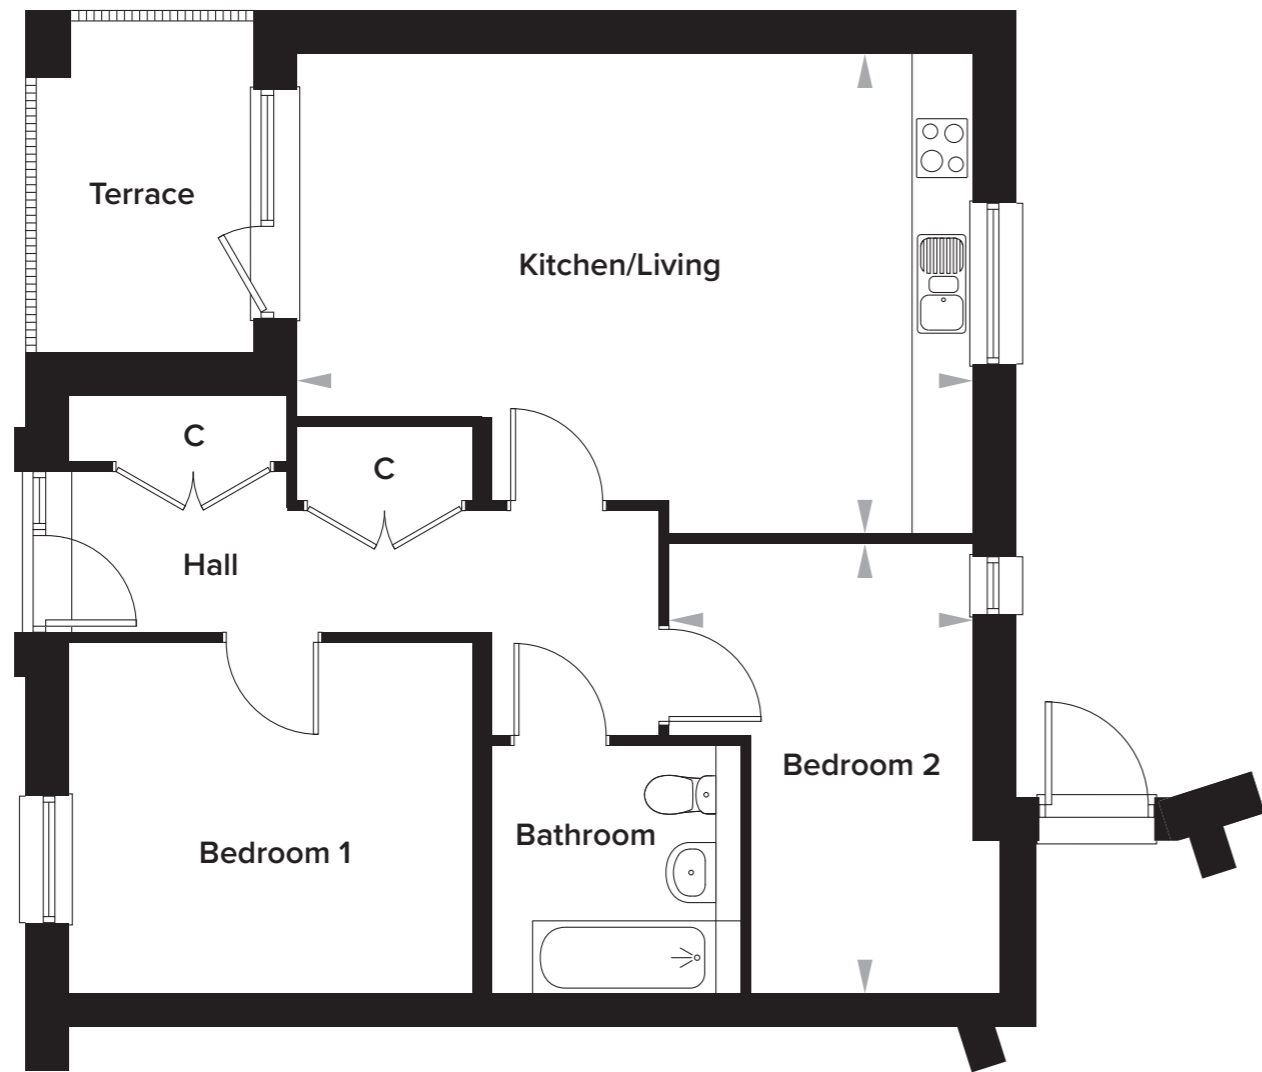

## Apartment Block L - Ground Floor

Apt 0-4 - 2 Bedroom

### Apt 0-4

Kitchen/Living	6650mm x 4700mm	21' 10" x 15' 5"
Bedroom 1	3950mm x 3450mm	12' 11" x 11' 4"
Bedroom 2	2975mm x 4400mm	9' 9" x 14' 5"
Bathroom	2450mm x 2450mm	8' 0" x 8' 0"

Please note: dimensions are approximate +/- 50mm and are not intended to be used for carpet sizes, appliance spaces or furniture items.