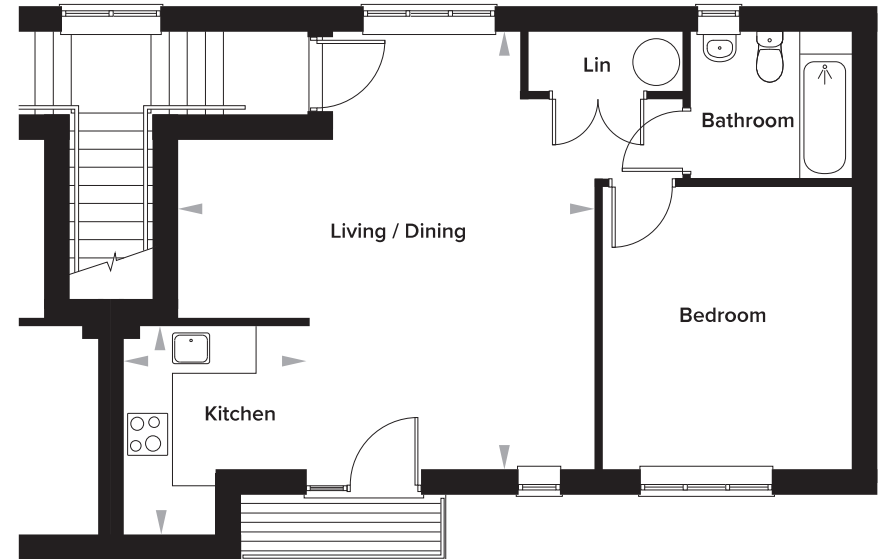

## 1 Bedroom Flat Over Garage

Plot 12

### Ground Floor

Cycle Store	2189mm x 982mm	7' 2" x 3' 2"
Car Port	6035mm x 2372mm	19' 9" x 7' 9"

### First Floor

Kitchen	2855mm x 2488mm	9' 4" x 8' 2"
Living / Dining	5689mm x 5960mm	18' 8" x 19' 6"
Bedroom	3871mm x 3419mm	12' 8" x 11' 2"
Bathroom	2205mm x 2015mm	7' 3" x 6' 7"