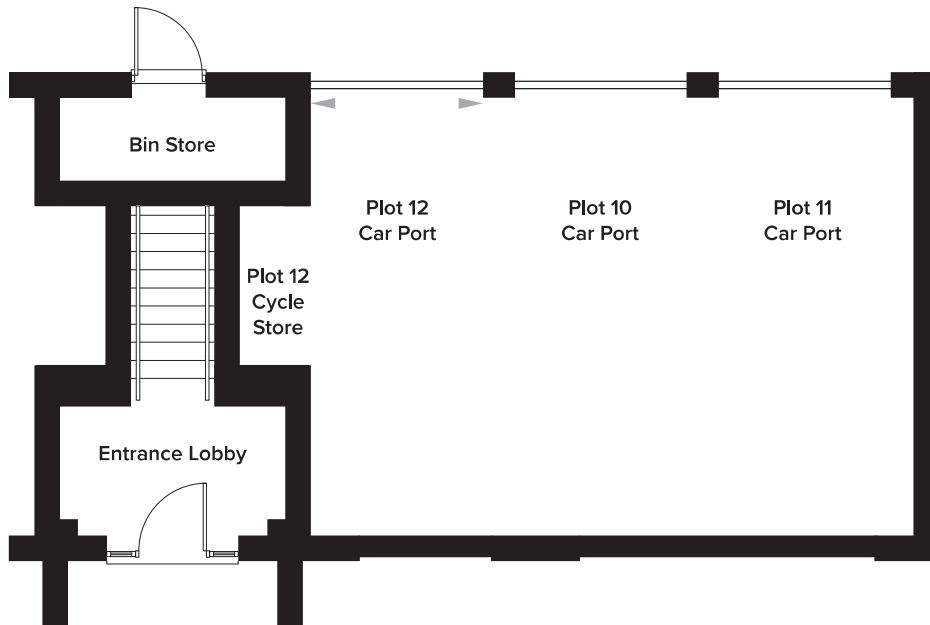

## 1 Bedroom Flat Over Garage

Plot 12

### Ground Floor

Cycle Store	2189mm x 982mm	7' 2" x 3' 2"
Car Port	6035mm x 2372mm	19' 9" x 7' 9"

### First Floor

Kitchen	2855mm x 2488mm	9' 4" x 8' 2"
Living / Dining	5689mm x 5960mm	18' 8" x 19' 6"
Bedroom	3871mm x 3419mm	12' 8" x 11' 2"
Bathroom	2205mm x 2015mm	7' 3" x 6' 7"