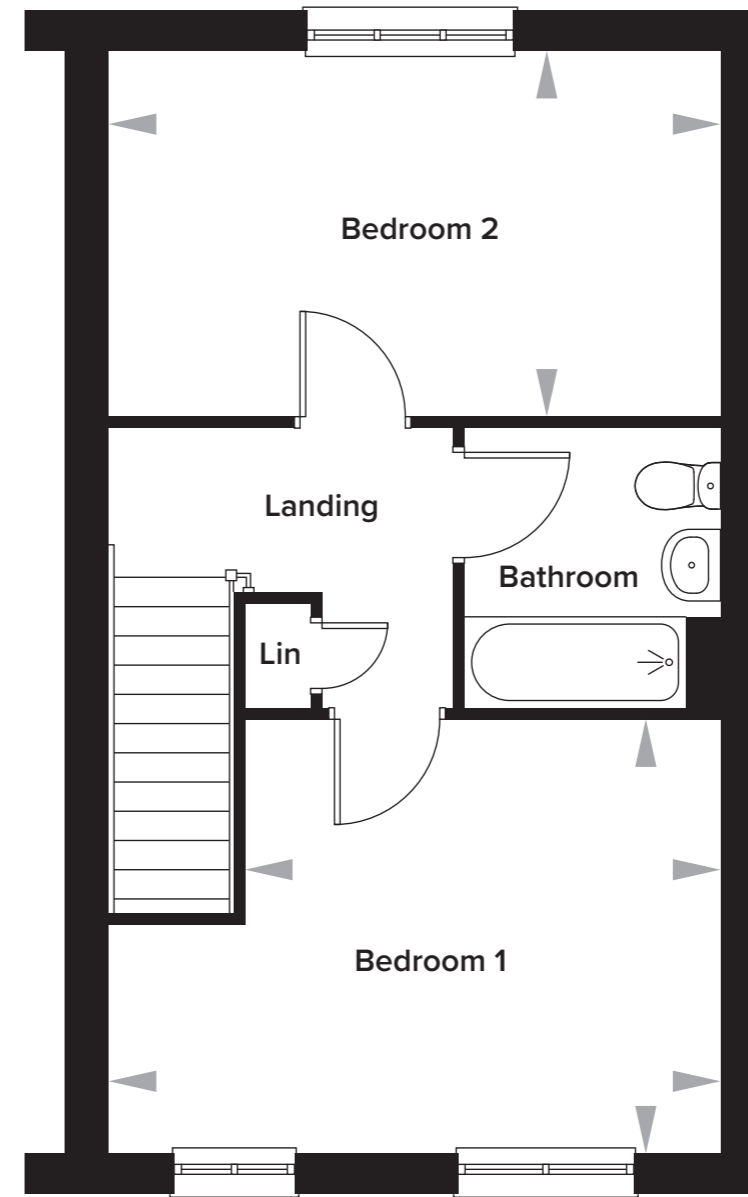

## 2 Bedroom Semi-Detached House

Plots 186, 188, 190

### Ground Floor

Kitchen/Dining	4.67m x 2.88m	15' 4" x 9' 5"
Living Room	3.64/2.63m x 4.17m	11' 11"/8' 7" x 13' 8"

### First Floor

Bedroom 1	3.64/4.67m x 3.32m	11' 11"/15' 4" x 10' 10"
Bedroom 2	4.67m x 2.80m	15' 4" x 9' 2"
Bathroom	1.97m x 2.14m	6' 5" x 7' 0"