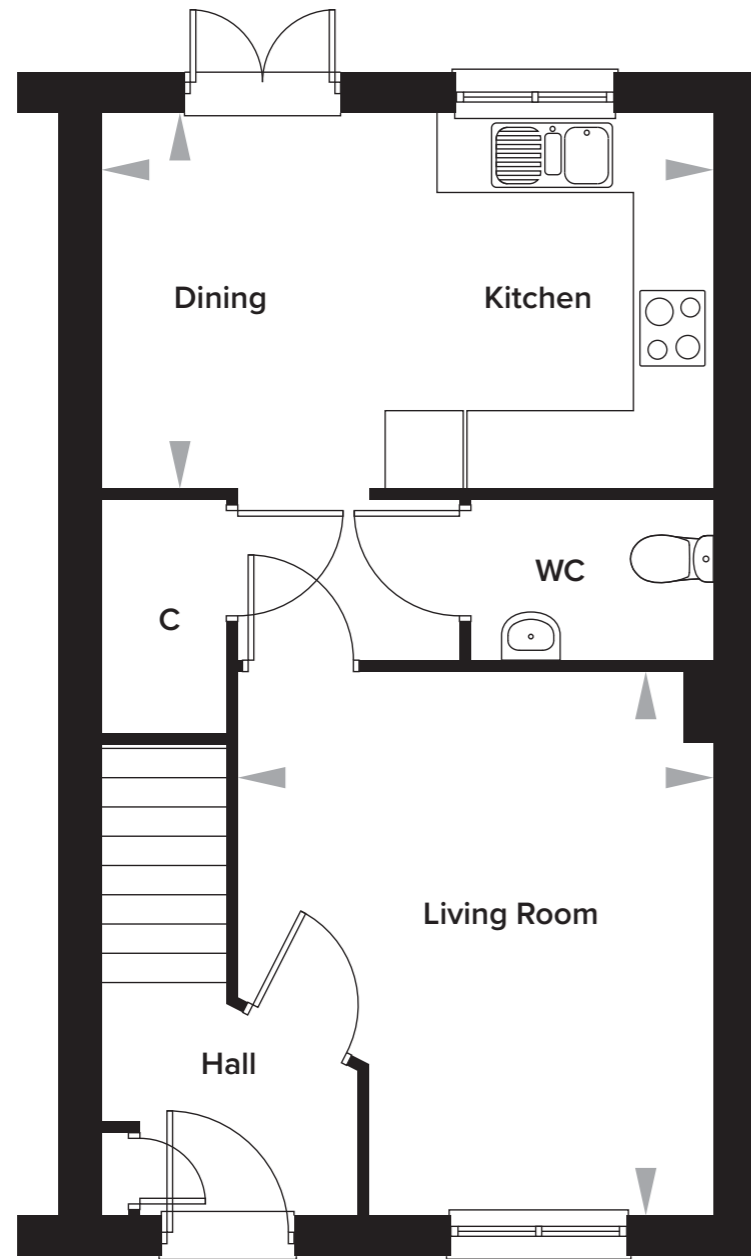

## 2 Bedroom Semi-Detached House

Plots 186, 188, 190

### Ground Floor

Kitchen/Dining	4.67m x 2.88m	15' 4" x 9' 5"
Living Room	3.64/2.63m x 4.17m	11' 11"/8' 7" x 13' 8"

### First Floor

Bedroom 1	3.64/4.67m x 3.32m	11' 11"/15' 4" x 10' 10"
Bedroom 2	4.67m x 2.80m	15' 4" x 9' 2"
Bathroom	1.97m x 2.14m	6' 5" x 7' 0"