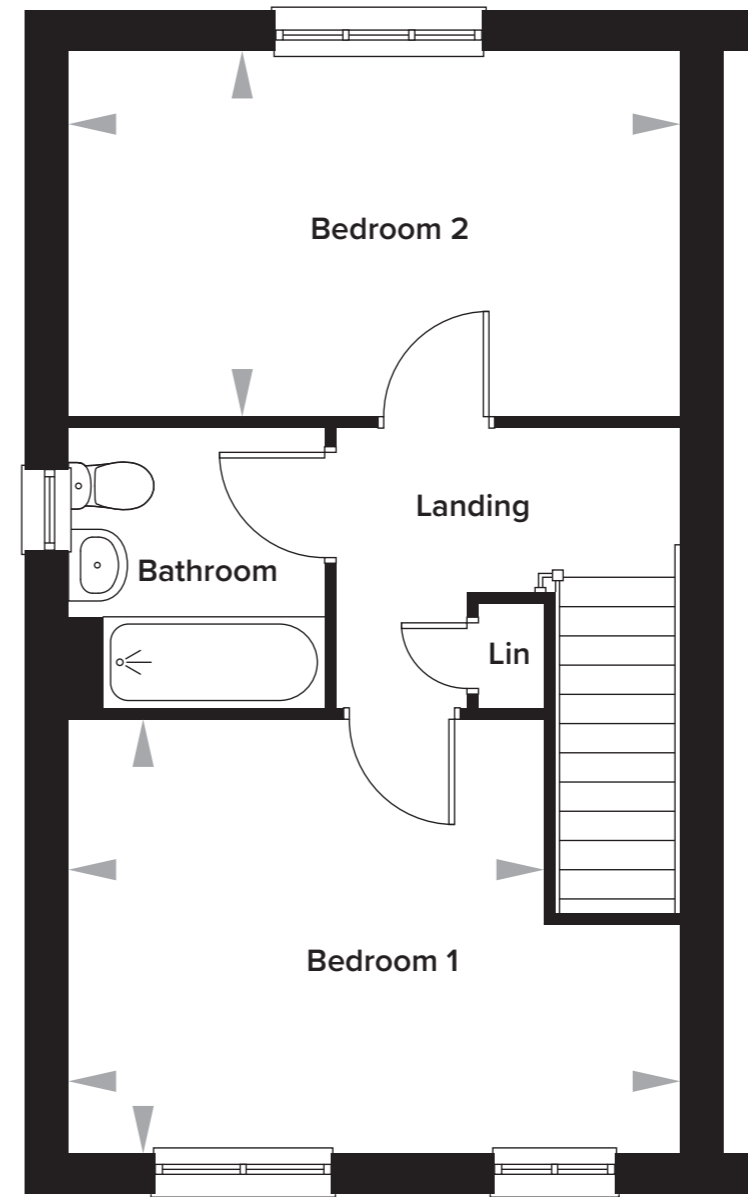

Oakapple Place Phase 2, Barming, Kent

2 Bedroom Semi-Detached House

Plots 185, 187, 189

Ground Floor

Kitchen/Dining	4.67m x 2.88m	15' 4" x 9' 5"
Living Room	3.64/2.63m x 4.17m	11' 11"/8' 7" x 13' 8"

First Floor

Bedroom 1	3.64/4.67m x 3.32m	11' 11"/15' 4" x 10' 10"
Bedroom 2	4.67m x 2.80m	15' 4" x 9' 2"
Bathroom	1.97m x 2.14m	6' 5" x 7' 0"