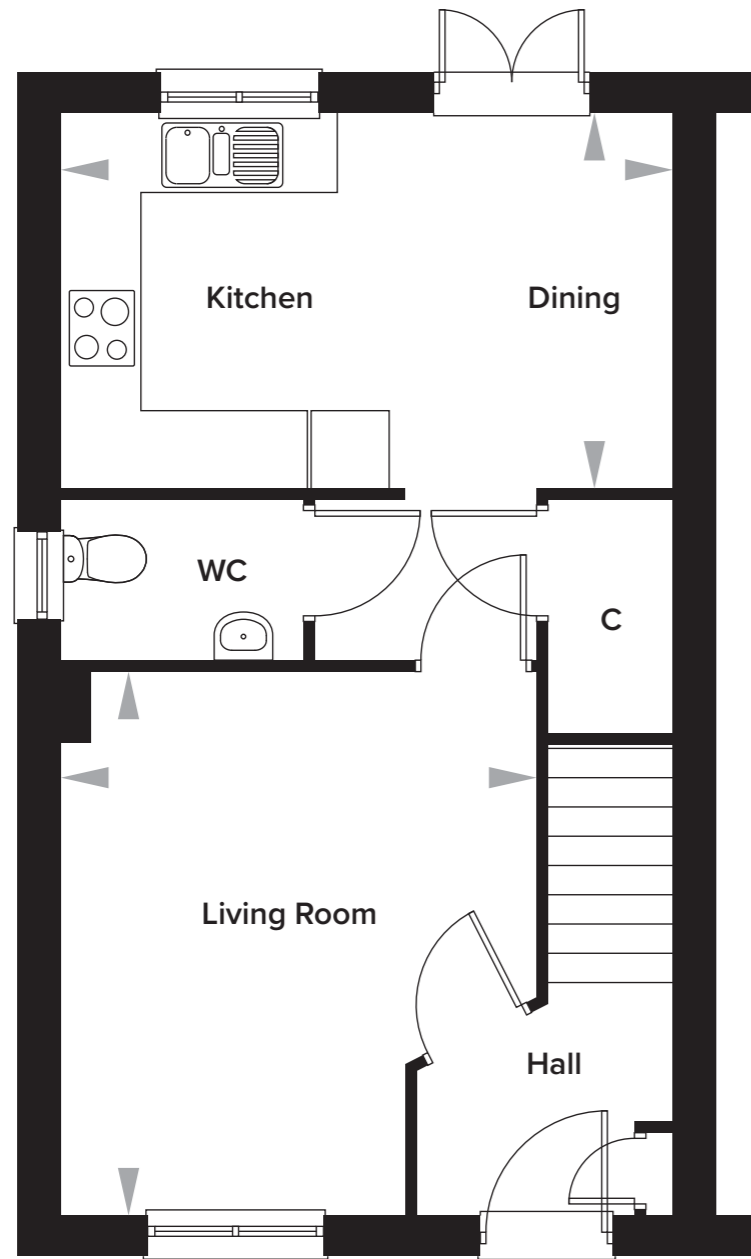

Oakapple Place Phase 2, Barming, Kent

2 Bedroom Semi-Detached House

Plots 185, 187, 189

Ground Floor

Kitchen/Dining	4.67m x 2.88m	15' 4" x 9' 5"
Living Room	3.64/2.63m x 4.17m	11' 11"/8' 7" x 13' 8"

First Floor

Bedroom 1	3.64/4.67m x 3.32m	11' 11"/15' 4" x 10' 10"
Bedroom 2	4.67m x 2.80m	15' 4" x 9' 2"
Bathroom	1.97m x 2.14m	6' 5" x 7' 0"