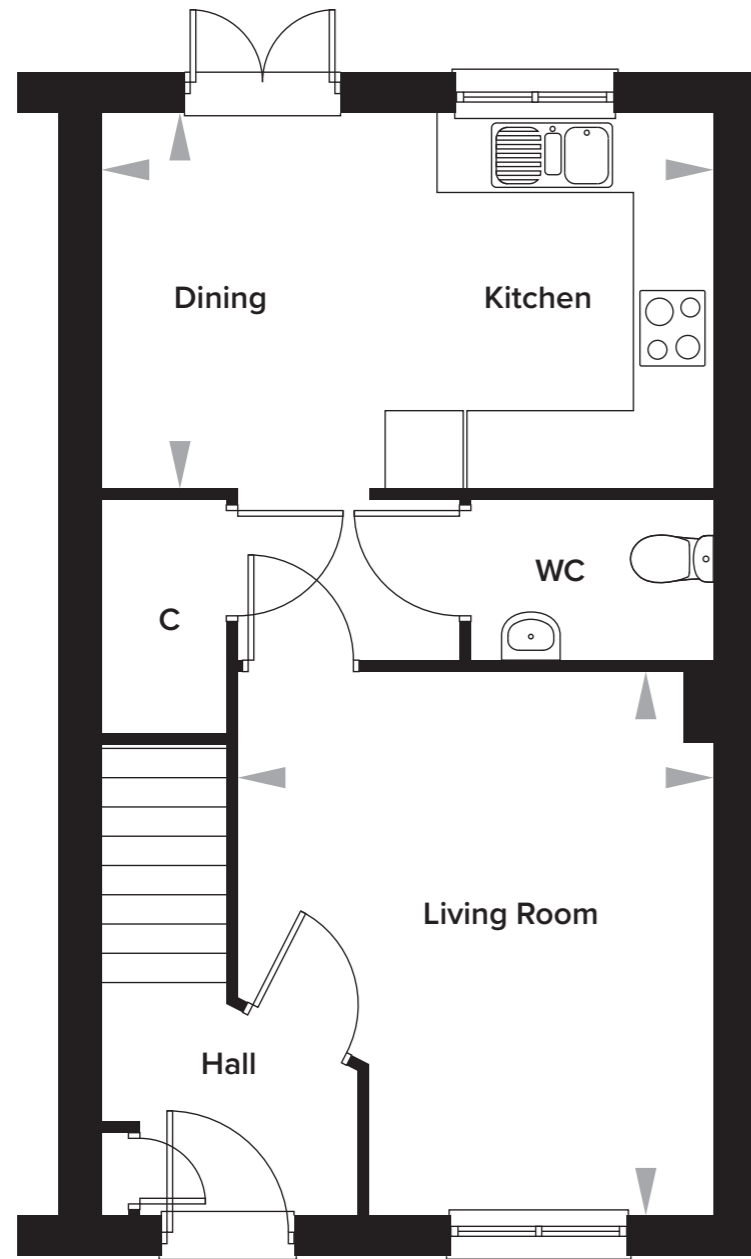

## 2 Bedroom End of Terrace House

Plot 115

### Ground Floor

Kitchen/Dining	4.67m x 2.88m	15' 4" x 9' 5"
Living Room	3.64/2.63m x 4.17m	11' 11"/8' 7" x 13' 8"

### First Floor

Bedroom 1	3.64/4.67m x 3.32m	11' 11"/15' 4" x 10' 10"
Bedroom 2	4.67m x 2.80m	15' 4" x 9' 2"
Bathroom	1.97m x 2.14m	6' 5" x 7' 0"