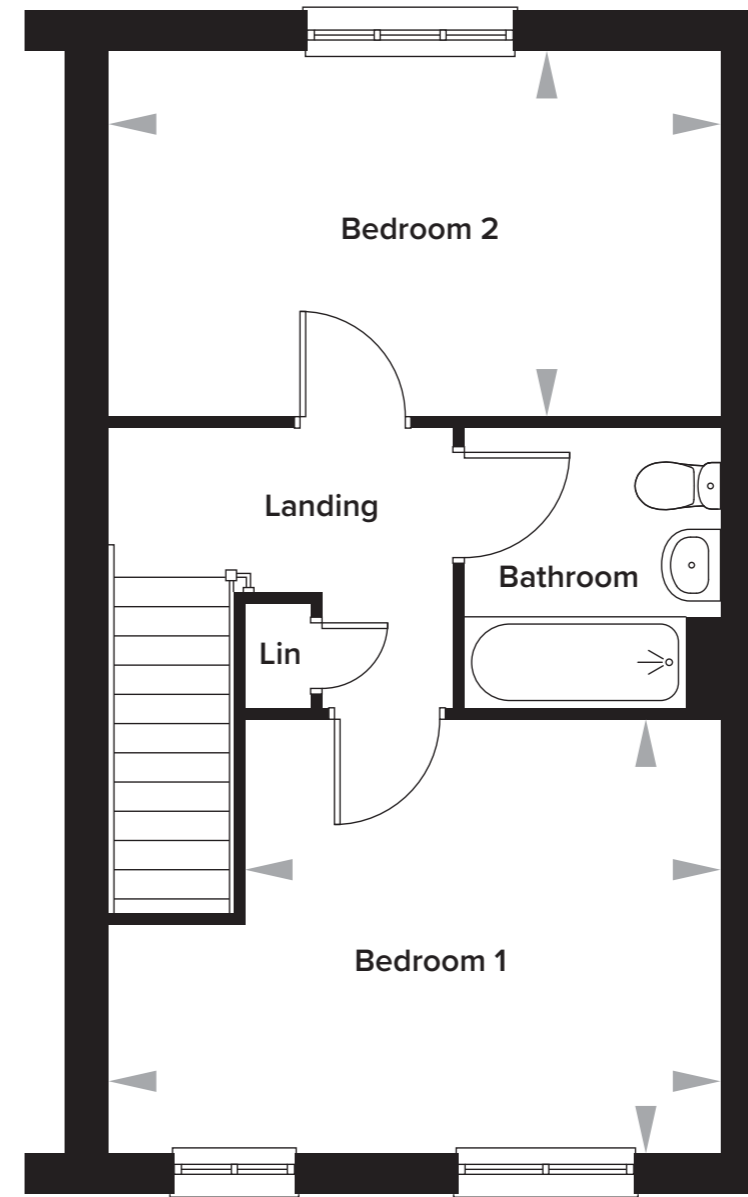

## 2 Bedroom End of Terrace House

Plot 115

### Ground Floor

Kitchen/Dining	4.67m x 2.88m	15' 4" x 9' 5"
Living Room	3.64/2.63m x 4.17m	11' 11"/8' 7" x 13' 8"

### First Floor

Bedroom 1	3.64/4.67m x 3.32m	11' 11"/15' 4" x 10' 10"
Bedroom 2	4.67m x 2.80m	15' 4" x 9' 2"
Bathroom	1.97m x 2.14m	6' 5" x 7' 0"