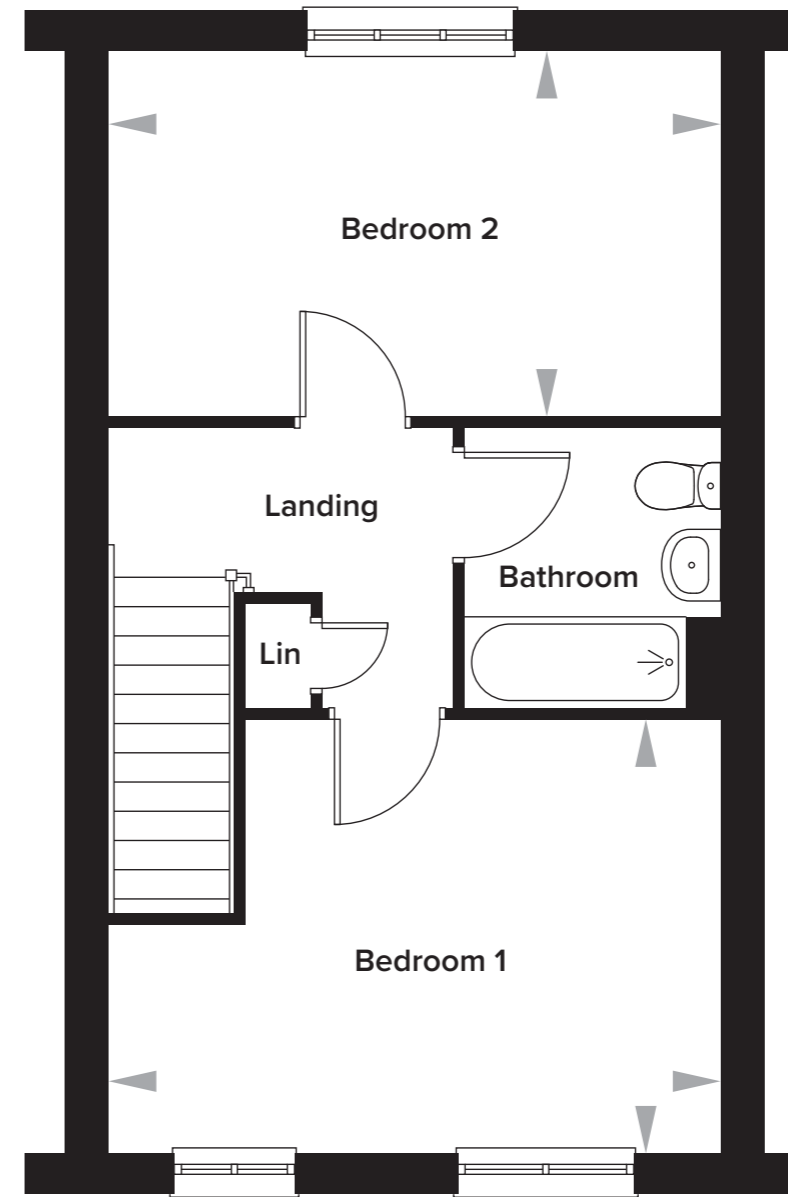

Oakapple Place Phase 2, Barming, Kent

2 Bedroom Mid-Terrace House

Plot 114

Ground Floor

Kitchen/Dining	4.67m x 2.88m	15' 4" x 9' 5"
Living Room	3.64/2.63m x 4.17m	11' 11"/8' 7" x 13' 8"

First Floor

Bedroom 1	3.64/4.67m x 3.32m	11' 11"/15' 4" x 10' 10"
Bedroom 2	4.67m x 2.80m	15' 4" x 9' 2"
Bathroom	1.97m x 2.14m	6' 5" x 7' 0"