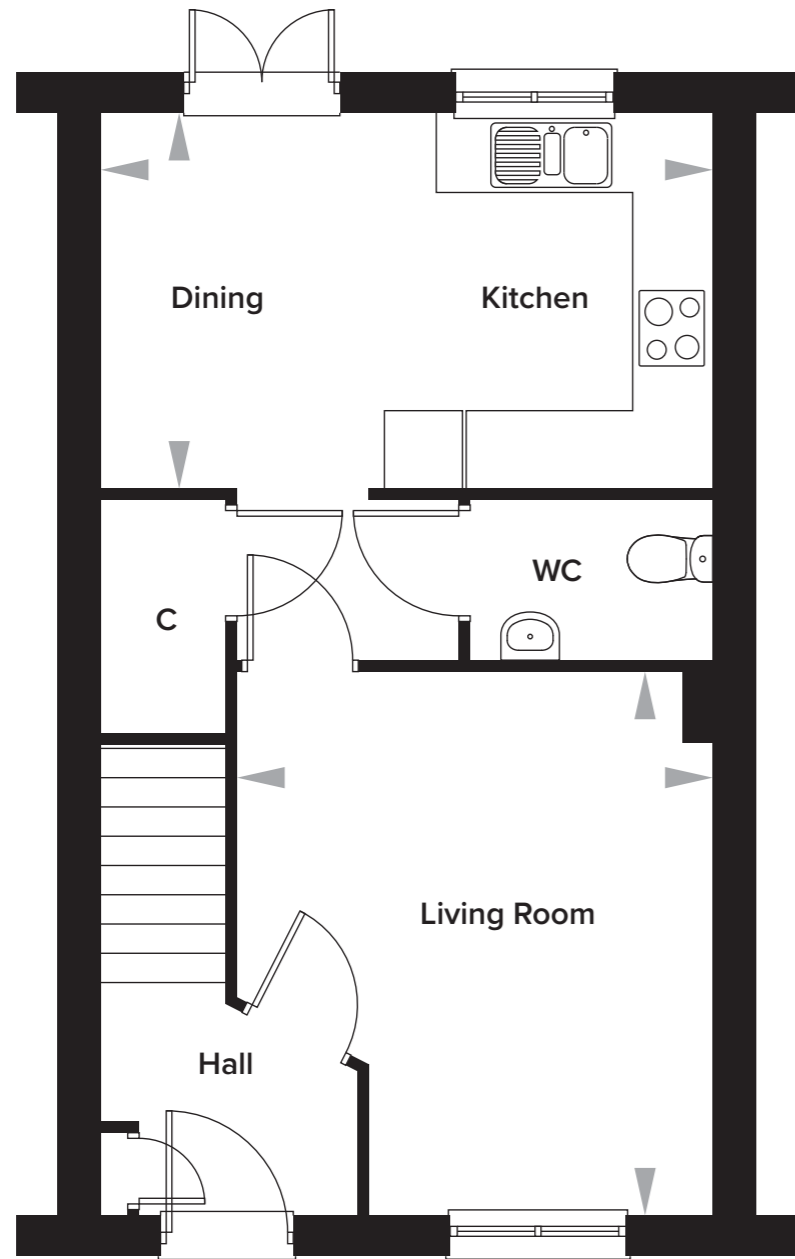

Oakapple Place Phase 2, Barming, Kent

2 Bedroom Mid-Terrace House

Plot 114

Ground Floor

Kitchen/Dining	4.67m x 2.88m	15' 4" x 9' 5"
Living Room	3.64/2.63m x 4.17m	11' 11"/8' 7" x 13' 8"

First Floor

Bedroom 1	3.64/4.67m x 3.32m	11' 11"/15' 4" x 10' 10"
Bedroom 2	4.67m x 2.80m	15' 4" x 9' 2"
Bathroom	1.97m x 2.14m	6' 5" x 7' 0"