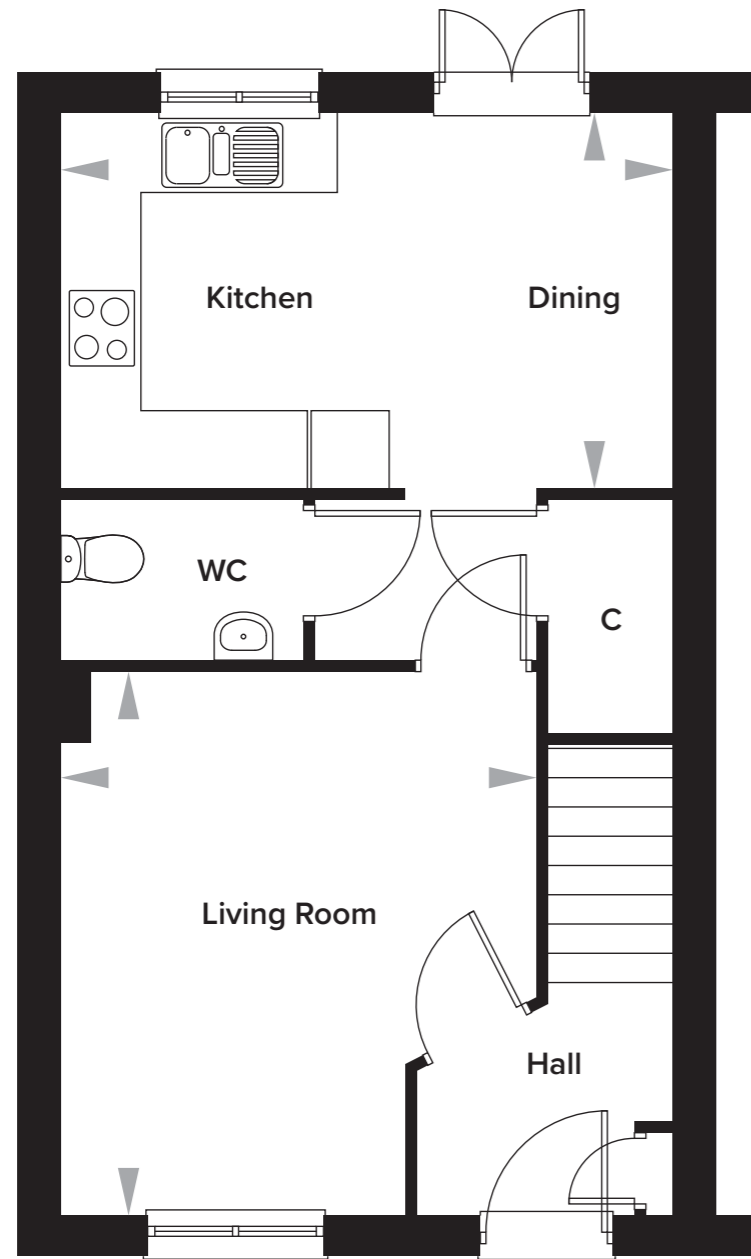

## 2 Bedroom End of Terrace House

Plot 113

### Ground Floor

Kitchen/Dining	4.67m x 2.88m	15' 4" x 9' 5"
Living Room	3.64/2.63m x 4.17m	11' 11"/8' 7" x 13' 8"

### First Floor

Bedroom 1	3.64/4.67m x 3.32m	11' 11"/15' 4" x 10' 10"
Bedroom 2	4.67m x 2.80m	15' 4" x 9' 2"
Bathroom	1.97m x 2.14m	6' 5" x 7' 0"