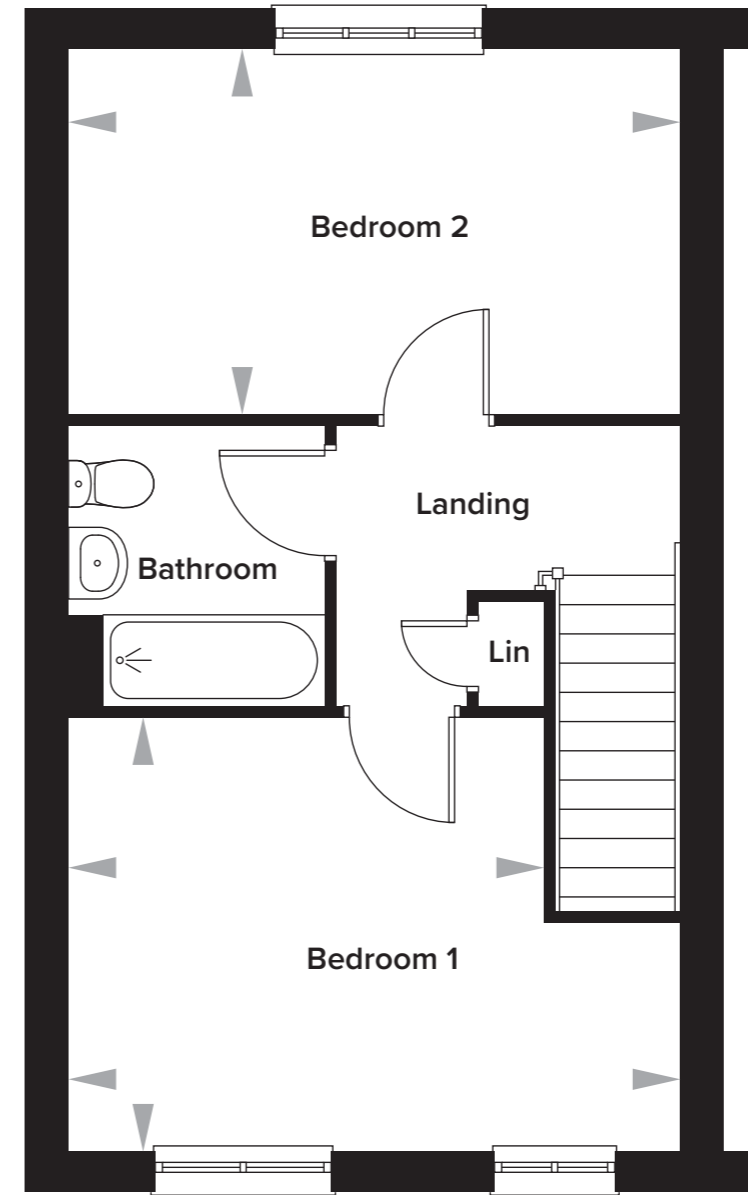

## 2 Bedroom End of Terrace House

Plot 113

### Ground Floor

Kitchen/Dining	4.67m x 2.88m	15' 4" x 9' 5"
Living Room	3.64/2.63m x 4.17m	11' 11"/8' 7" x 13' 8"

### First Floor

Bedroom 1	3.64/4.67m x 3.32m	11' 11"/15' 4" x 10' 10"
Bedroom 2	4.67m x 2.80m	15' 4" x 9' 2"
Bathroom	1.97m x 2.14m	6' 5" x 7' 0"