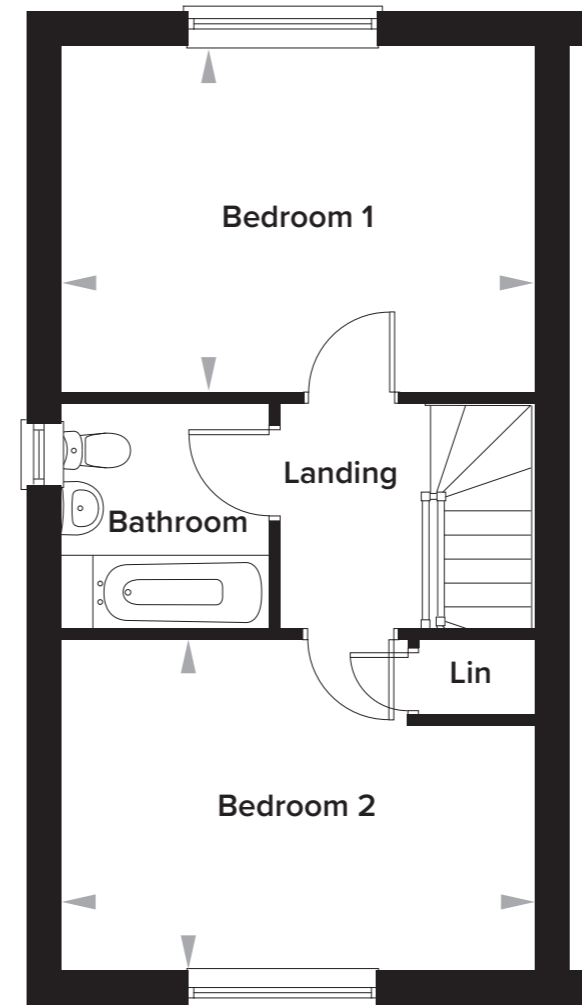

## 2 Bedroom End Of Terrace House

Plots 181 and 216

### Ground Floor

Kitchen	2150mm x 3400mm	7' 1" x 11' 2"
Living Room	4530mm x 5242mm	14' 10" x 17' 2"
WC	1010mm x 2247mm	3' 4" x 7' 4"

### First Floor

Bedroom 1	4530mm x 3269mm	14' 10" x 10' 9"
Bedroom 2	4530mm x 3130mm	14' 10" x 10' 3"
Bathroom	2000mm x 2140mm	6' 7" x 7' 0"