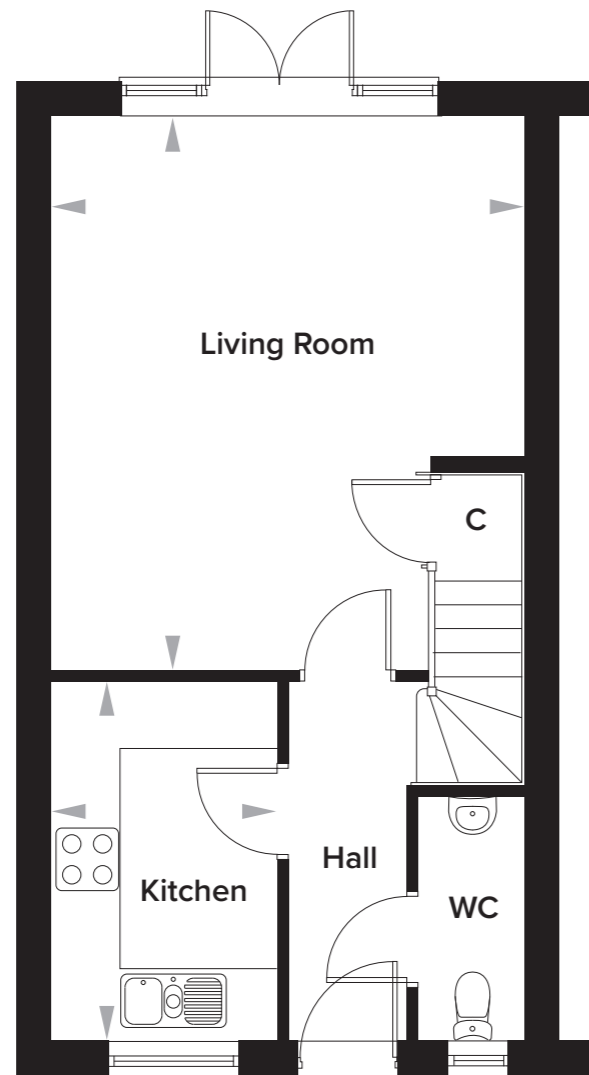

## 2 Bedroom End Of Terrace House

Plots 181 and 216

### Ground Floor

Kitchen	2150mm x 3400mm	7' 1" x 11' 2"
Living Room	4530mm x 5242mm	14' 10" x 17' 2"
WC	1010mm x 2247mm	3' 4" x 7' 4"

### First Floor

Bedroom 1	4530mm x 3269mm	14' 10" x 10' 9"
Bedroom 2	4530mm x 3130mm	14' 10" x 10' 3"
Bathroom	2000mm x 2140mm	6' 7" x 7' 0"