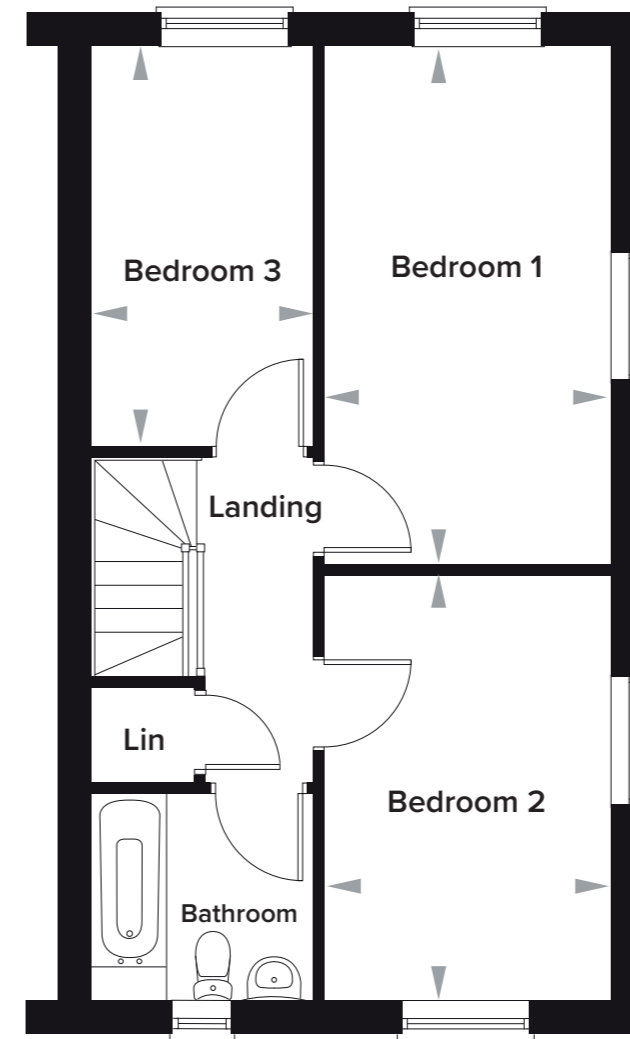

# The Burrows, Paddock Wood, Kent

## 3 Bedroom End Of Terrace House

Plot 211

### Ground Floor

Kitchen	2970mm x 3400mm	9' 9" x 11' 2"
Living Room	5036mm x 4292mm	16' 6" x 14' 1"
WC	2010mm x 1410mm	6' 7" x 4' 8"

### First Floor

Bedroom 1	2793mm x 5045mm	9' 2" x 16' 7"
Bedroom 2	2793mm x 4136mm	9' 2" x 13' 7"
Bedroom 3	2150mm x 3908mm	7' 1" x 12' 10"
Bathroom	2150mm x 2000mm	7' 0" x 6' 7"