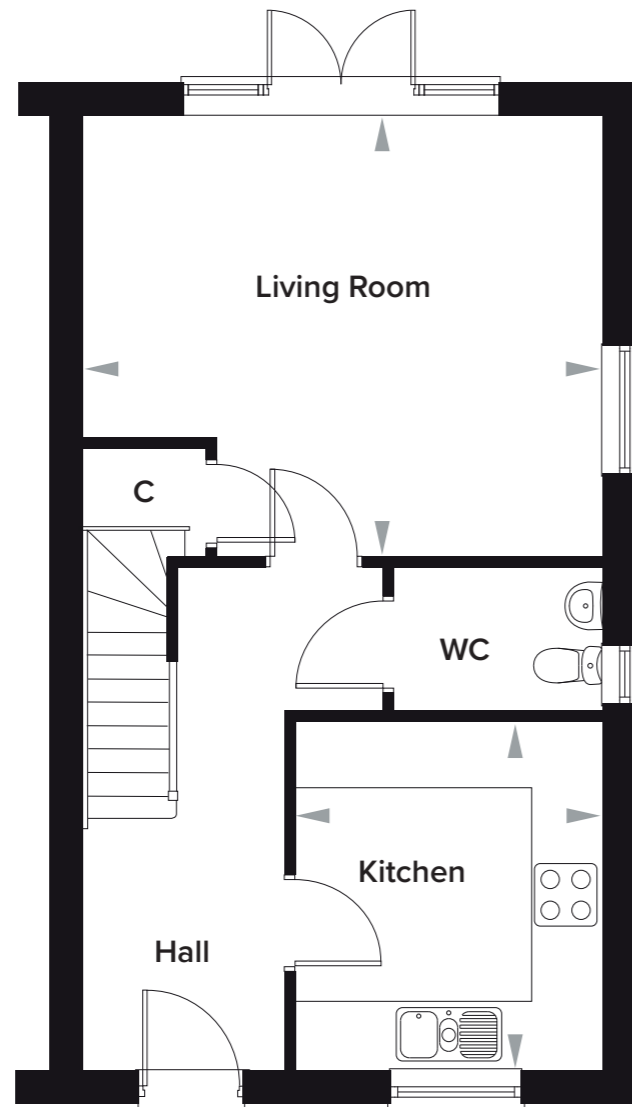

## 3 Bedroom End Of Terrace House

Plot 211

### Ground Floor

Kitchen	2970mm x 3400mm	9' 9" x 11' 2"
Living Room	5036mm x 4292mm	16' 6" x 14' 1"
WC	2010mm x 1410mm	6' 7" x 4' 8"

### First Floor

Bedroom 1	2793mm x 5045mm	9' 2" x 16' 7"
Bedroom 2	2793mm x 4136mm	9' 2" x 13' 7"
Bedroom 3	2150mm x 3908mm	7' 1" x 12' 10"
Bathroom	2150mm x 2000mm	7' 0" x 6' 7"