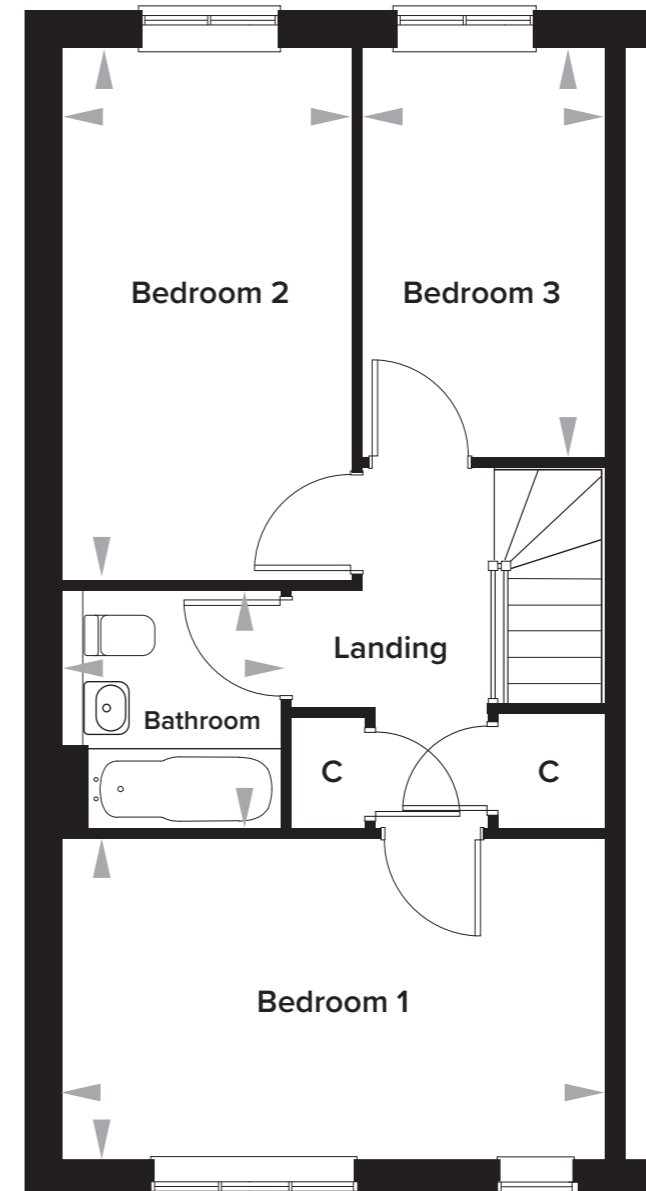

## The Tillman 3 Bedroom Semi-Detached House

Plots 77 and 132

### Ground Floor

Kitchen	3345mm x 3028mm	10' 11" x 9' 11"
Living Dining	4788mm x 5042mm	15' 8" x 16' 6"
WC	2607mm x 1457mm	8' 7" x 5' 0"

### First Floor

Bedroom 1	4788mm x 2818mm	15' 8" x 9' 3"
Bedroom 2	2550mm x 4693mm	8' 4" x 15' 4"
Bedroom 3	2150mm x 3612mm	7' 0" x 11' 10"
Bathroom	1928mm x 2094mm	6' 4" x 6' 10"