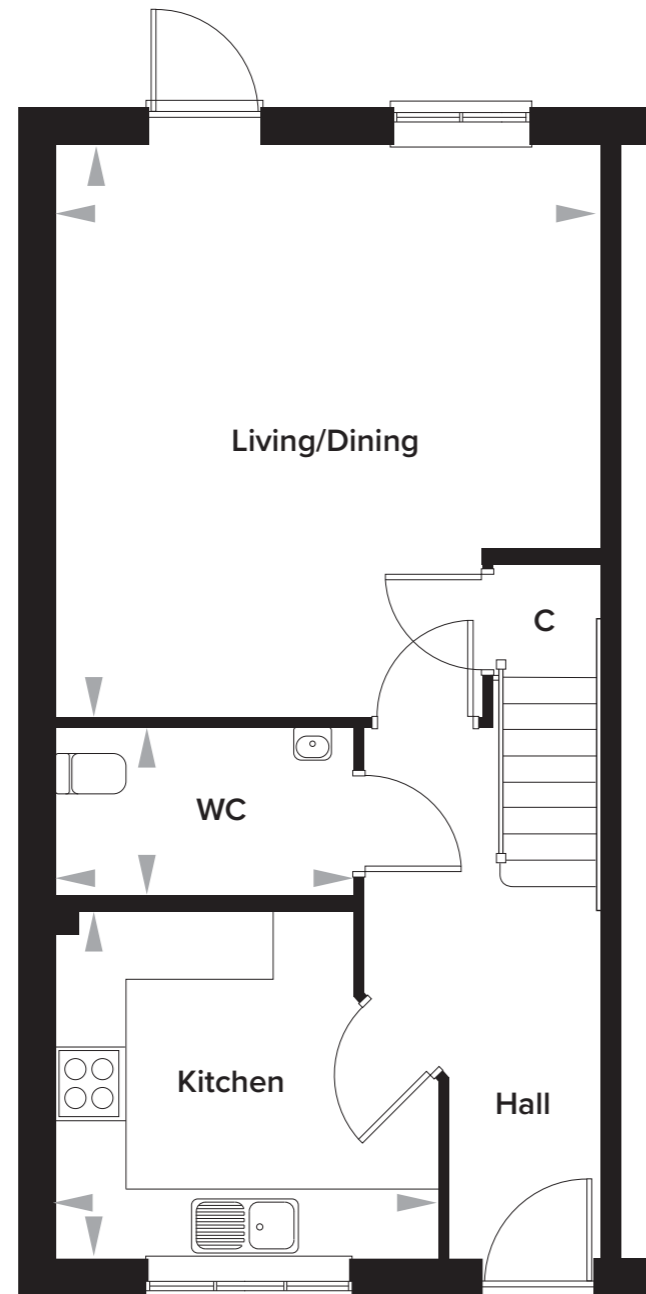

## The Tillman 3 Bedroom Semi-Detached House

Plots 77 and 132

### Ground Floor

Kitchen	3345mm x 3028mm	10' 11" x 9' 11"
Living Dining	4788mm x 5042mm	15' 8" x 16' 6"
WC	2607mm x 1457mm	8' 7" x 5' 0"

### First Floor

Bedroom 1	4788mm x 2818mm	15' 8" x 9' 3"
Bedroom 2	2550mm x 4693mm	8' 4" x 15' 4"
Bedroom 3	2150mm x 3612mm	7' 0" x 11' 10"
Bathroom	1928mm x 2094mm	6' 4" x 6' 10"