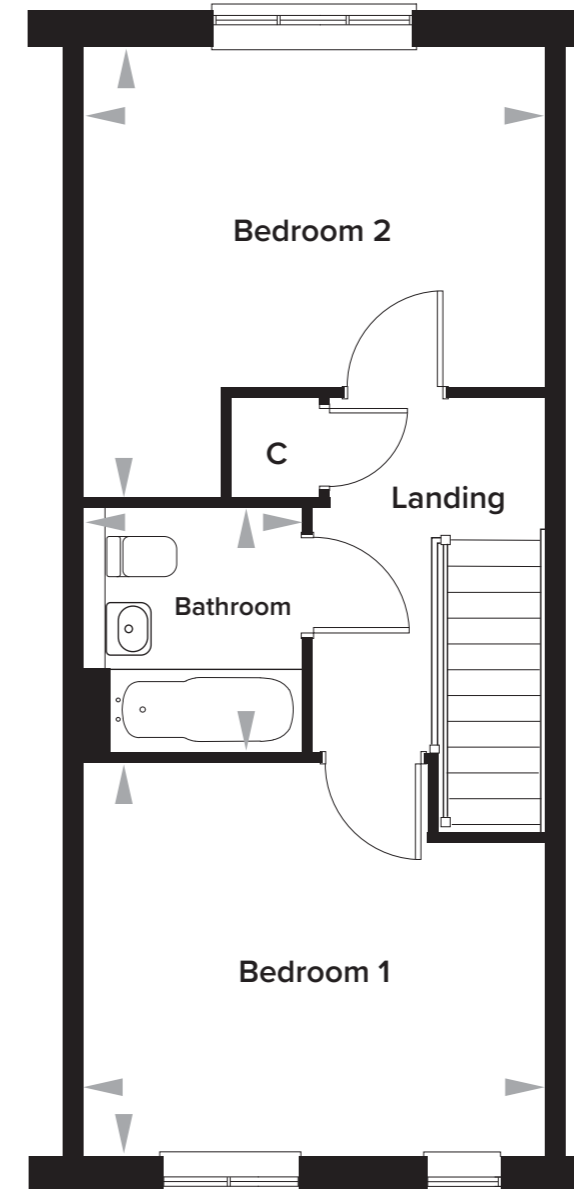

## The Baker 2 Bedroom Mid-Terrace House

Plot 76, 127 and 133

### Ground Floor

Kitchen	2637mm x 3350mm	8' 8" x 11' 0"
Living/Dining	4070mm x 5117mm	13' 2" x 16' 9"
WC	1924mm x 1082mm	6' 4" x 3' 7"

### First Floor

Bedroom 1	4080mm x 3462mm	13' 5" x 11' 4"
Bedroom 2	4080mm x 3984mm	13' 5" x 13' 0"
Bathroom	1932mm x 2162mm	6' 4" x 7' 1"