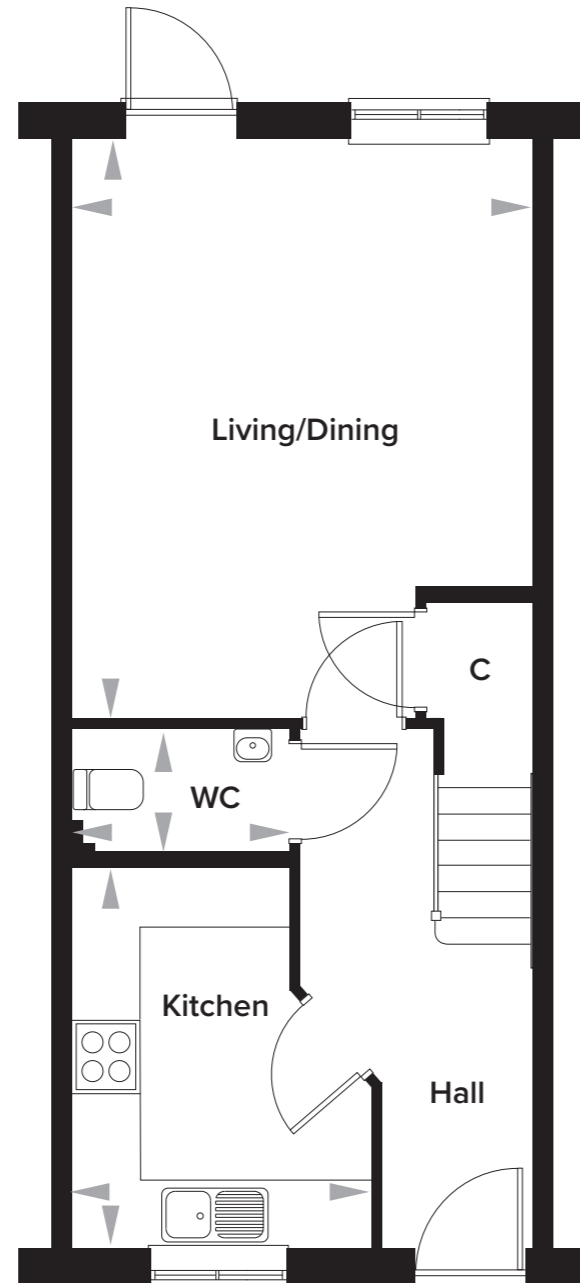

## The Baker 2 Bedroom Mid-Terrace House

Plot 76, 127 and 133

### Ground Floor

Kitchen	2637mm x 3350mm	8' 8" x 11' 0"
Living/Dining	4070mm x 5117mm	13' 2" x 16' 9"
WC	1924mm x 1082mm	6' 4" x 3' 7"

### First Floor

Bedroom 1	4080mm x 3462mm	13' 5" x 11' 4"
Bedroom 2	4080mm x 3984mm	13' 5" x 13' 0"
Bathroom	1932mm x 2162mm	6' 4" x 7' 1"