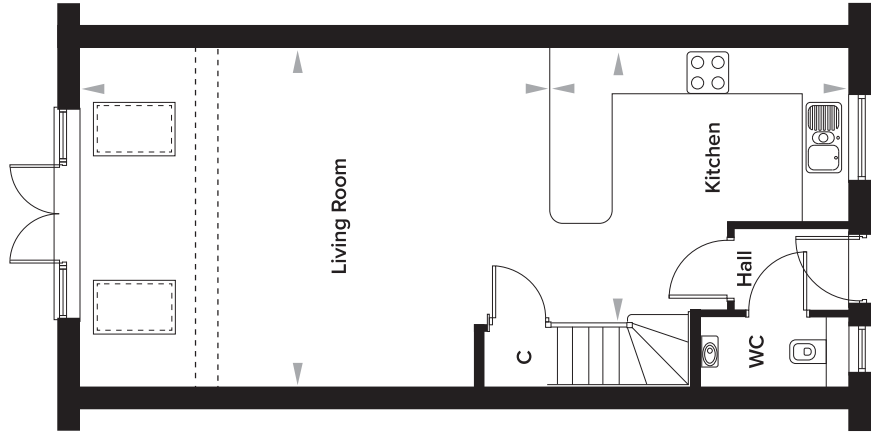

The Burrows, Paddock Wood, Kent

3 Bedroom Terraced House

Plots 163, 166, 168,

Ground Floor

Kitchen	4001mm x 4333mm	13' 2" x 14' 3"
Living Room	4924mm x 6877mm	16' 2" x 22' 7"
WC	1000mm x 2137mm	3' 3" x 7' 0"

First Floor

Bedroom 1	3833mm x 4238mm	12' 7" x 13' 11"
En-Suite	1698mm x 2200mm	5' 7" x 7' 2"
Bedroom 2	2809mm x 3420mm	9' 3" x 11' 3"
Bedroom 3	2022mm x 2909mm	6' 8" x 9' 7"
Bathroom	2000mm x 2124mm	6' 7" x 7' 0"