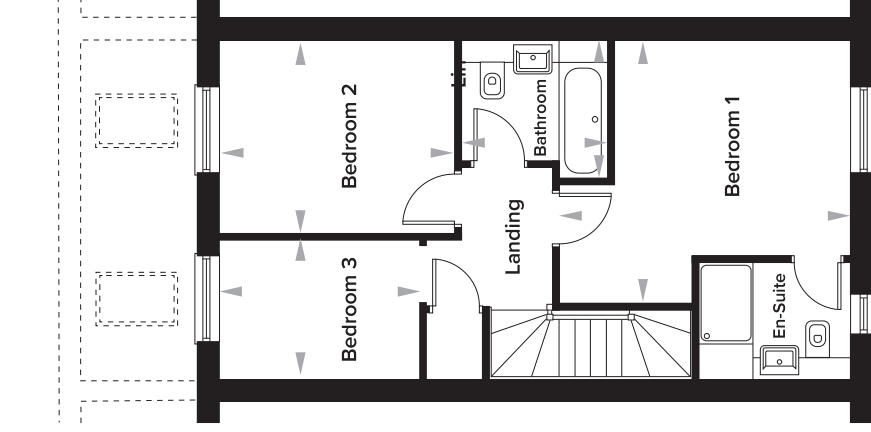

The Burrows, Paddock Wood, Kent

3 Bedroom Terraced House

Plots 163, 166, 168,

Ground Floor

Kitchen	4001mm x 4333mm	13' 2" x 14' 3"
Living Room	4924mm x 6877mm	16' 2" x 22' 7"
WC	1000mm x 2137mm	3' 3" x 7' 0"

First Floor

Bedroom 1	3833mm x 4238mm	12' 7" x 13' 11"
En-Suite	1698mm x 2200mm	5' 7" x 7' 2"
Bedroom 2	2809mm x 3420mm	9' 3" x 11' 3"
Bedroom 3	2022mm x 2909mm	6' 8" x 9' 7"
Bathroom	2000mm x 2124mm	6' 7" x 7' 0"