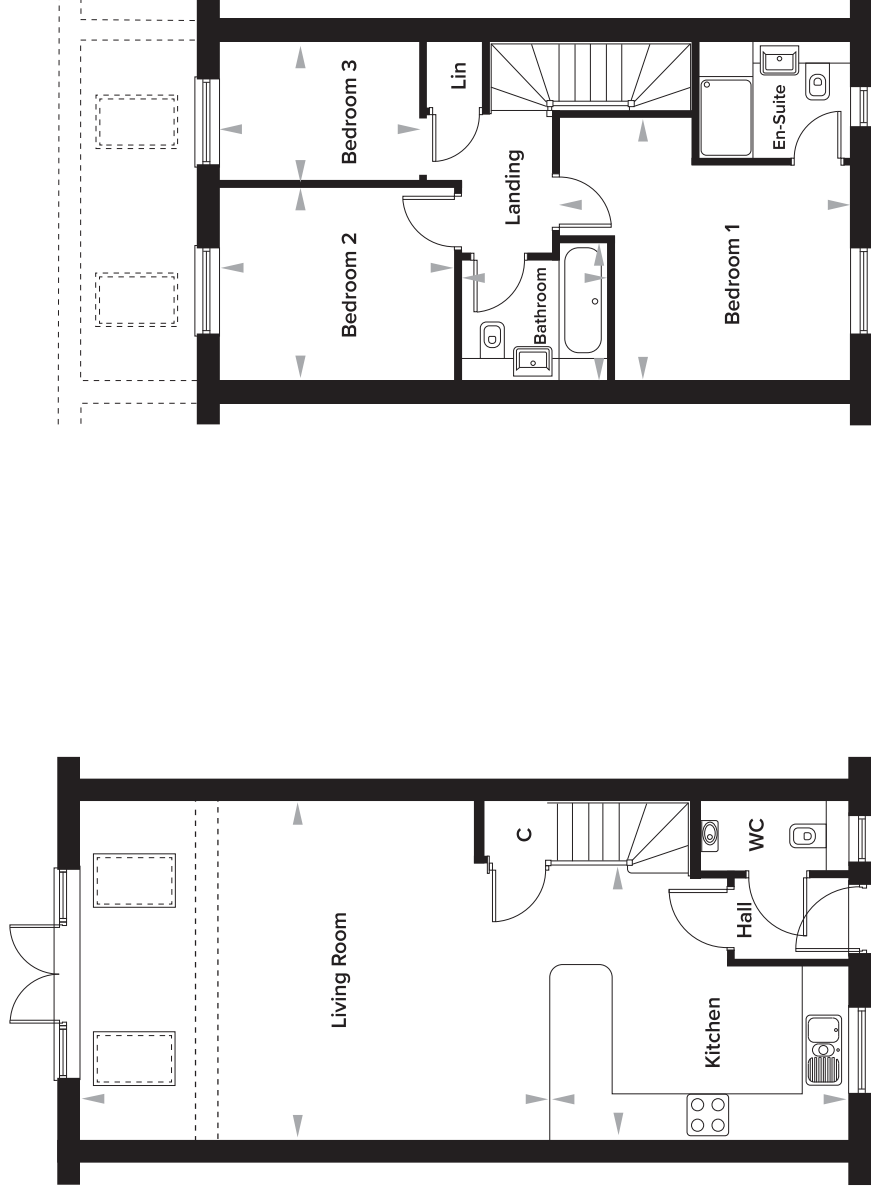

The Burrows, Paddock Wood, Kent

3 Bedroom Terraced House

Plots 162, 164, 165, 167

Ground Floor

Kitchen	4001mm x 4333mm	13' 2" x 14' 3"
Living Room	4924mm x 6877mm	16' 2" x 22' 7"
WC	1000mm x 2137mm	3' 3" x 7' 0"

First Floor

Bedroom 1	3833mm x 4238mm	12' 7" x 13' 11"
En-Suite	1698mm x 2200mm	5' 7" x 7' 2"
Bedroom 2	2809mm x 3420mm	9' 3" x 11' 3"
Bedroom 3	2022mm x 2909mm	6' 8" x 9' 7"
Bathroom	2000mm x 2124mm	6' 7" x 7' 0"