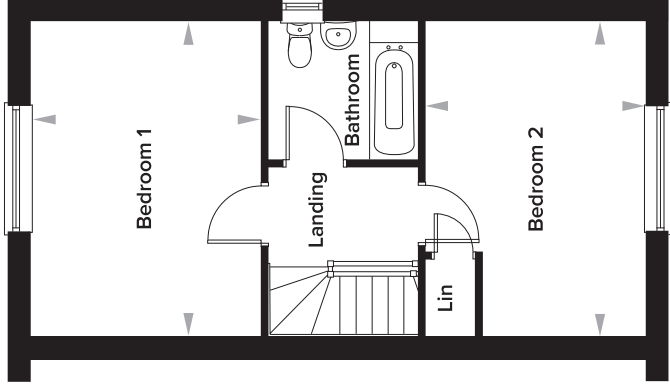

The Burrows, Paddock Wood, Kent

2 Bedroom End Of Terraced House

Plot 183

Ground Floor

Kitchen	2150mm x 3400mm	7' 1" x 11' 2"
Living Room	4530mm x 5242mm	14' 10" x 17' 2"
WC	1010mm x 2247mm	3' 4" x 7' 4"

First Floor

Bedroom 1	4530mm x 3269mm	14' 10" x 10' 9"
Bedroom 2	4530mm x 3130mm	14' 10" x 10' 3"
Bathroom	2000mm x 2140mm	6' 7" x 7' 0"

HT 2B AFF