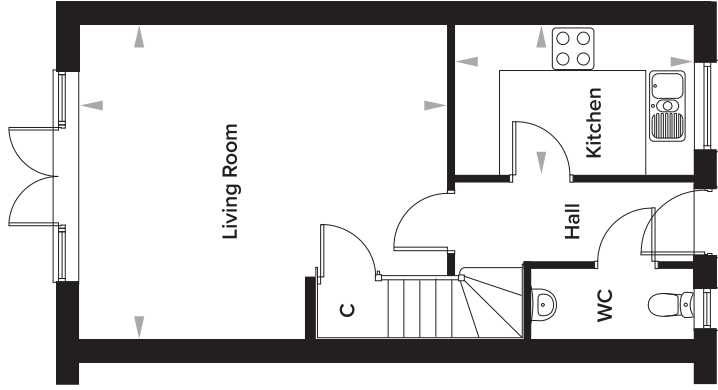

The Burrows, Paddock Wood, Kent

2 Bedroom End Of Terraced House

Plot 183

Ground Floor

Kitchen	2150mm x 3400mm	7' 1" x 11' 2"
Living Room	4530mm x 5242mm	14' 10" x 17' 2"
WC	1010mm x 2247mm	3' 4" x 7' 4"

First Floor

Bedroom 1	4530mm x 3269mm	14' 10" x 10' 9"
Bedroom 2	4530mm x 3130mm	14' 10" x 10' 3"
Bathroom	2000mm x 2140mm	6' 7" x 7' 0"

HT 2B AFF