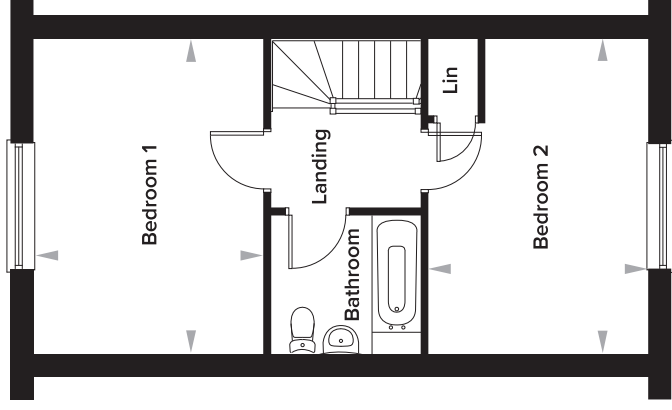

The Burrows, Paddock Wood, Kent

2 Bedroom Terraced House

Plots 182 and 214

Ground Floor

Kitchen	2150mm x 3400mm	7' 1" x 11' 2"
Living Room	4530mm x 5242mm	14' 10" x 17' 2"
WC	1010mm x 2247mm	3' 4" x 7' 4"

First Floor

Bedroom 1	4530mm x 3269mm	14' 10" x 10' 9"
Bedroom 2	4530mm x 3130mm	14' 10" x 10' 3"
Bathroom	2000mm x 2140mm	6' 7" x 7' 0"

HT 2B AFF