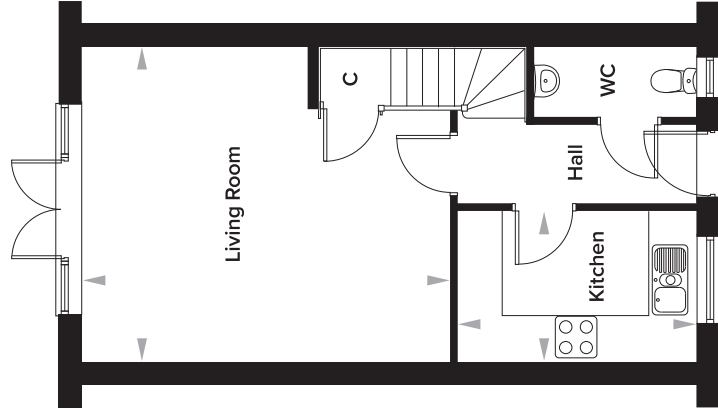

The Burrows, Paddock Wood, Kent

2 Bedroom Terraced House

Plots 182 and 214

Ground Floor

Kitchen	2150mm x 3400mm	7' 1" x 11' 2"
Living Room	4530mm x 5242mm	14' 10" x 17' 2"
WC	1010mm x 2247mm	3' 4" x 7' 4"

First Floor

Bedroom 1	4530mm x 3269mm	14' 10" x 10' 9"
Bedroom 2	4530mm x 3130mm	14' 10" x 10' 3"
Bathroom	2000mm x 2140mm	6' 7" x 7' 0"

HT 2B AFF