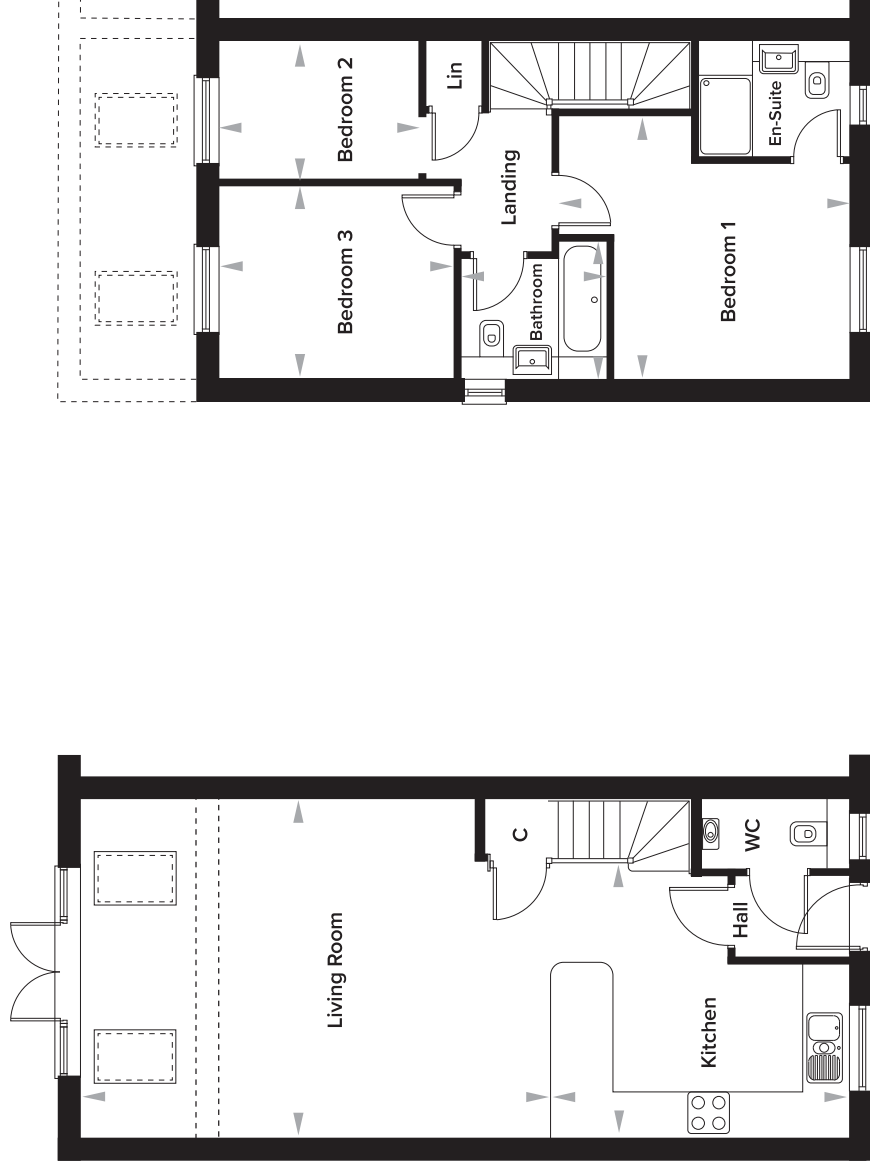

## 3 Bedroom Semi-Detached House

Plots 110, 112, 114 and 172

### Ground Floor

Kitchen	4001mm x 4333mm	13' 2" x 14' 3"
Living Room	4924mm x 6877mm	16' 2" x 22' 7"
WC	1000mm x 2137mm	3' 3" x 7' 0"

### First Floor

Bedroom 1	3833mm x 4238mm	12' 7" x 13' 11"
En-Suite	1698mm x 2200mm	5' 7" x 7' 2"
Bedroom 2	2809mm x 3420mm	9' 3" x 11' 3"
Bedroom 3	2022mm x 2909mm	6' 8" x 9' 7"
Bathroom	2000mm x 2124mm	6' 7" x 7' 0"