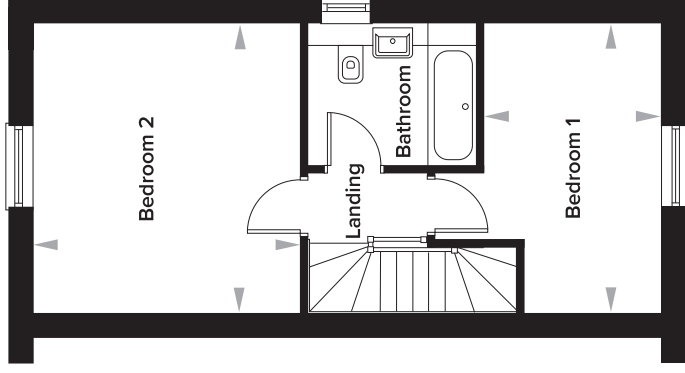

The Burrows, Paddock Wood, Kent

2 Bedroom End Of Terrace House

Plot 171

Ground Floor

Kitchen	3175mm x 3950mm	10' 5" x 13' 0"
Living Room	4080mm x 4898mm	13' 5" x 16' 1"
WC	960mm x 1920mm	3' 2" x 6' 4"

First Floor

Bedroom 1	4080mm x 2490mm	13' 5" x 8' 2"
Bedroom 2	4080mm x 3771mm	13' 5" x 12' 4"
Bathroom	2000mm x 2390mm	6' 7" x 7' 10"