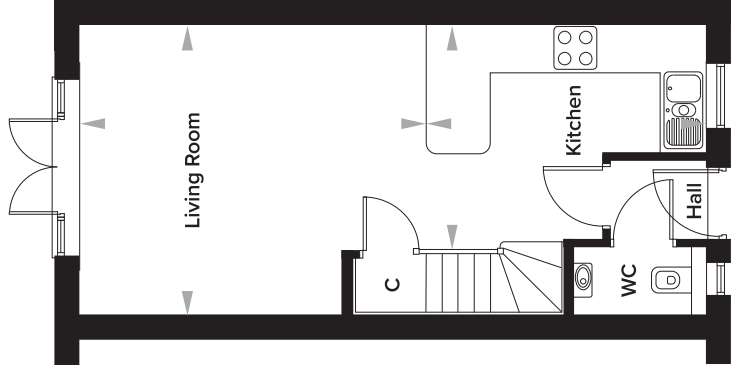

The Burrows, Paddock Wood, Kent

2 Bedroom End Of Terrace House

Plot 171

Ground Floor

Kitchen	3175mm x 3950mm	10' 5" x 13' 0"
Living Room	4080mm x 4898mm	13' 5" x 16' 1"
WC	960mm x 1920mm	3' 2" x 6' 4"

First Floor

Bedroom 1	4080mm x 2490mm	13' 5" x 8' 2"
Bedroom 2	4080mm x 3771mm	13' 5" x 12' 4"
Bathroom	2000mm x 2390mm	6' 7" x 7' 10"