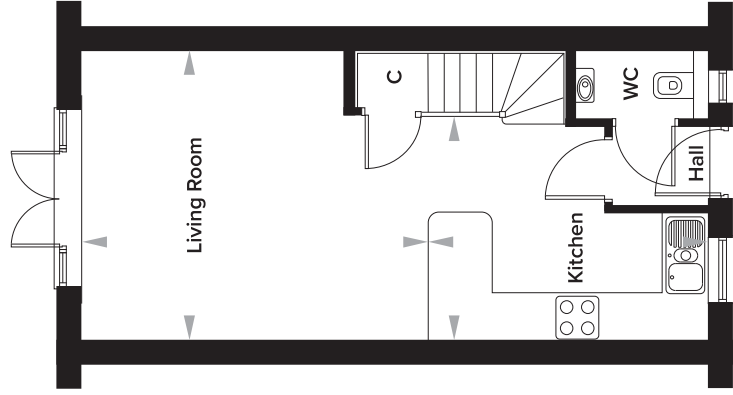

The Burrows, Paddock Wood, Kent

2 Bedroom Terraced House

Plots 103 and 170

Ground Floor

Kitchen	3175mm x 3950mm	10' 5" x 13' 0"
Living Room	4080mm x 4898mm	13' 5" x 16' 1"
WC	960mm x 1920mm	3' 2" x 6' 4"

First Floor

Bedroom 1	4080mm x 2490mm	13' 5" x 8' 2"
Bedroom 2	4080mm x 3771mm	13' 5" x 12' 4"
Bathroom	2000mm x 2390mm	6' 7" x 7' 10"