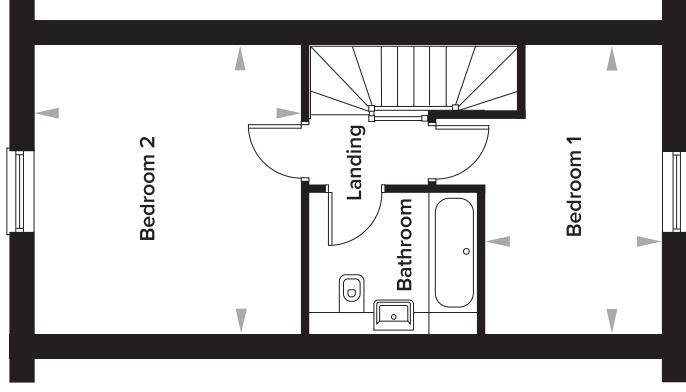

The Burrows, Paddock Wood, Kent

2 Bedroom Terraced House

Plots 103 and 170

Ground Floor

Kitchen	3175mm x 3950mm	10' 5" x 13' 0"
Living Room	4080mm x 4898mm	13' 5" x 16' 1"
WC	960mm x 1920mm	3' 2" x 6' 4"

First Floor

Bedroom 1	4080mm x 2490mm	13' 5" x 8' 2"
Bedroom 2	4080mm x 3771mm	13' 5" x 12' 4"
Bathroom	2000mm x 2390mm	6' 7" x 7' 10"