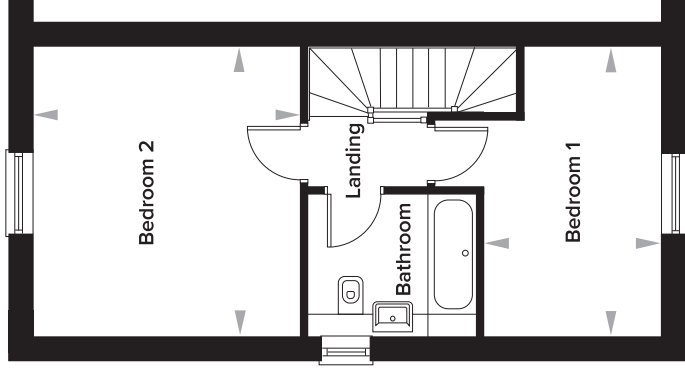

The Burrows, Paddock Wood, Kent

2 Bedroom End Of Terrace House

Plots 105 and 169

Ground Floor

Kitchen	3175mm x 3950mm	10' 5" x 13' 0"
Living Room	4080mm x 4898mm	13' 5" x 16' 1"
WC	960mm x 1920mm	3' 2" x 6' 4"

First Floor

Bedroom 1	4080mm x 2490mm	13' 5" x 8' 2"
Bedroom 2	4080mm x 3771mm	13' 5" x 12' 4"
Bathroom	2000mm x 2390mm	6' 7" x 7' 10"