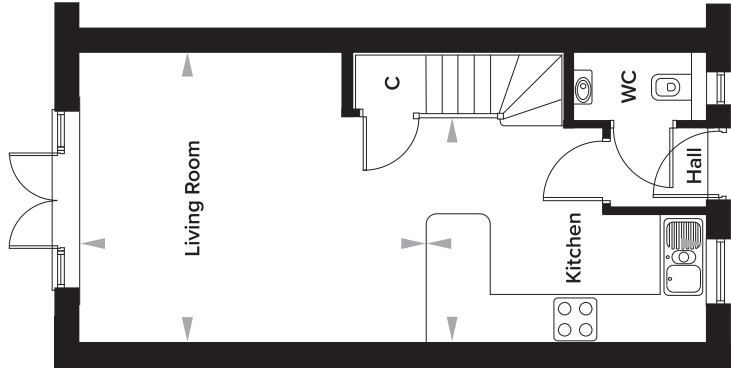

The Burrows, Paddock Wood, Kent

2 Bedroom End Of Terrace House

Plots 105 and 169

Ground Floor

Kitchen	3175mm x 3950mm	10' 5" x 13' 0"
Living Room	4080mm x 4898mm	13' 5" x 16' 1"
WC	960mm x 1920mm	3' 2" x 6' 4"

First Floor

Bedroom 1	4080mm x 2490mm	13' 5" x 8' 2"
Bedroom 2	4080mm x 3771mm	13' 5" x 12' 4"
Bathroom	2000mm x 2390mm	6' 7" x 7' 10"