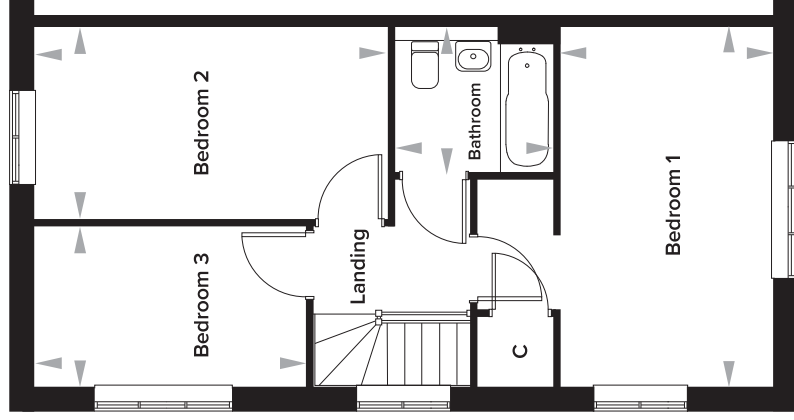

Rosewood, Maidstone, Kent

The Ploughwright 3 Bedroom Semi-Detached House

Plot 136

Ground Floor

Kitchen	3345mm x 3028mm	11' 0" x 9' 11"
Living Dining	4788mm x 5042mm	15' 8" x 16' 6"
WC	2607mm x 1457mm	8' 7" x 4' 9"

First Floor

Bedroom 1	4788mm x 2780mm	15' 8" x 9' 1"
Bedroom 2	2550mm x 4693mm	8' 4" x 15' 4"
Bedroom 3	2150mm x 3612mm	7' 0" x 11' 10"
Bathroom	1930mm x 2137mm	6' 4" x 7' 0"