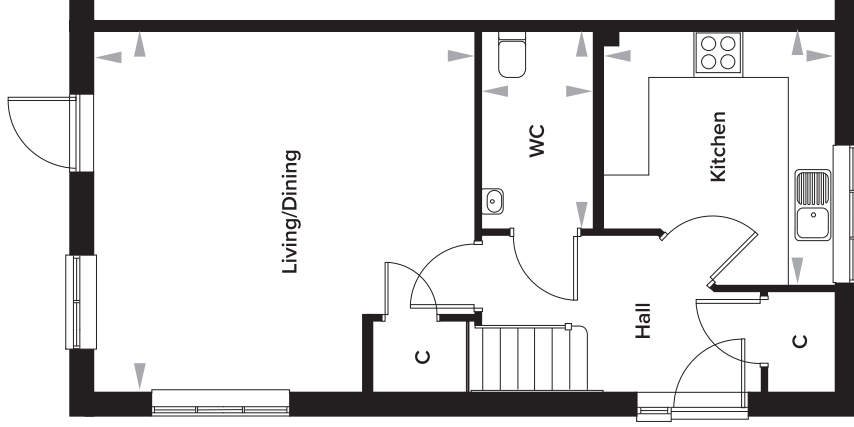

Rosewood, Maidstone, Kent

The Ploughwright 3 Bedroom Semi-Detached House

Plot 136

Ground Floor

Kitchen	3345mm x 3028mm	11' 0" x 9' 11"
Living Dining	4788mm x 5042mm	15' 8" x 16' 6"
WC	2607mm x 1457mm	8' 7" x 4' 9"

First Floor

Bedroom 1	4788mm x 2780mm	15' 8" x 9' 1"
Bedroom 2	2550mm x 4693mm	8' 4" x 15' 4"
Bedroom 3	2150mm x 3612mm	7' 0" x 11' 10"
Bathroom	1930mm x 2137mm	6' 4" x 7' 0"