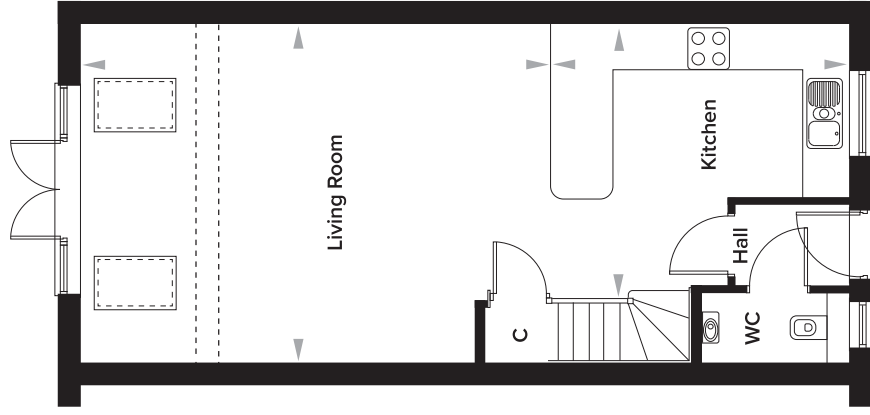

## 3 Bedroom Semi-Detached House

Plots 111, 113, 115 and 173

### Ground Floor

Kitchen	4001mm x 4333mm	13' 2" x 14' 3"
Living Room	4924mm x 6877mm	16' 2" x 22' 7"
WC	1000mm x 2137mm	3' 3" x 7' 0"

### First Floor

Bedroom 1	3833mm x 4238mm	12' 7" x 13' 11"
En-Suite	1698mm x 2200mm	5' 7" x 7' 2"
Bedroom 2	2809mm x 3420mm	9' 3" x 11' 3"
Bedroom 3	2022mm x 2909mm	6' 8" x 9' 7"
Bathroom	2000mm x 2124mm	6' 7" x 7' 0"