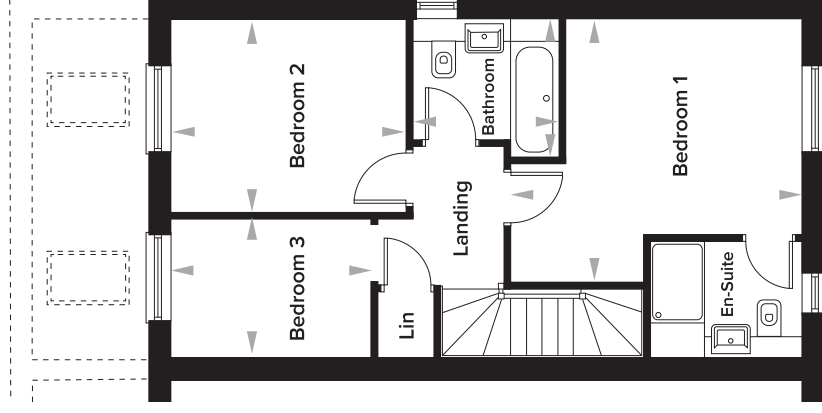

## 3 Bedroom Semi-Detached House

Plots 111, 113, 115 and 173

### Ground Floor

Kitchen	4001mm x 4333mm	13' 2" x 14' 3"
Living Room	4924mm x 6877mm	16' 2" x 22' 7"
WC	1000mm x 2137mm	3' 3" x 7' 0"

### First Floor

Bedroom 1	3833mm x 4238mm	12' 7" x 13' 11"
En-Suite	1698mm x 2200mm	5' 7" x 7' 2"
Bedroom 2	2809mm x 3420mm	9' 3" x 11' 3"
Bedroom 3	2022mm x 2909mm	6' 8" x 9' 7"
Bathroom	2000mm x 2124mm	6' 7" x 7' 0"