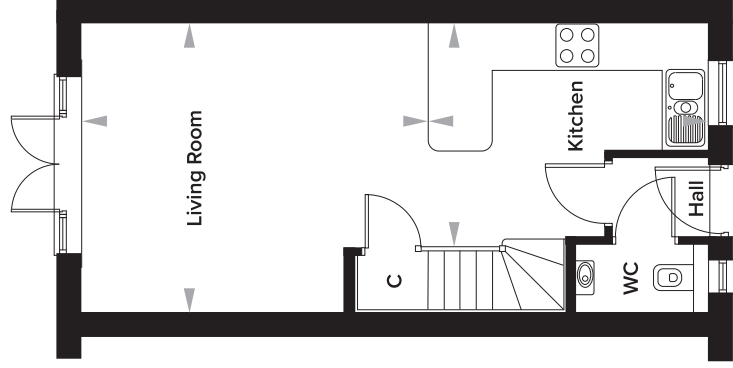

The Burrows, Paddock Wood, Kent

2 Bedroom Semi-Detached House

Plots 107 and 109

Ground Floor

Kitchen	3175mm x 3950mm	10' 5" x 13' 0"
Living Room	4080mm x 4898mm	13' 5" x 16' 1"
WC	960mm x 1920mm	3' 2" x 6' 4"

First Floor

Bedroom 1	4080mm x 2490mm	13' 5" x 8' 2"
Bedroom 2	4080mm x 3771mm	13' 5" x 12' 4"
Bathroom	2000mm x 2390mm	6' 7" x 7' 10"