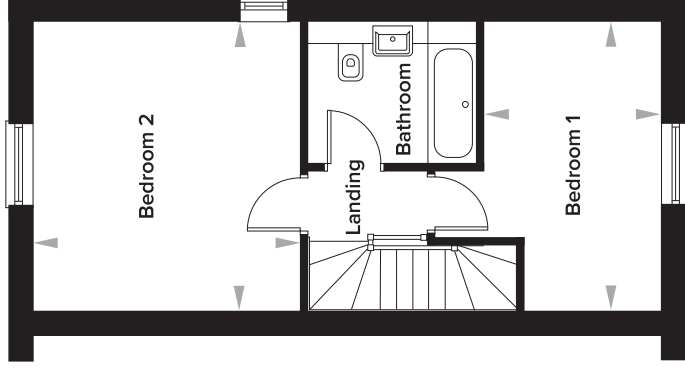

The Burrows, Paddock Wood, Kent

2 Bedroom Semi-Detached House

Plots 107 and 109

Ground Floor

Kitchen	3175mm x 3950mm	10' 5" x 13' 0"
Living Room	4080mm x 4898mm	13' 5" x 16' 1"
WC	960mm x 1920mm	3' 2" x 6' 4"

First Floor

Bedroom 1	4080mm x 2490mm	13' 5" x 8' 2"
Bedroom 2	4080mm x 3771mm	13' 5" x 12' 4"
Bathroom	2000mm x 2390mm	6' 7" x 7' 10"