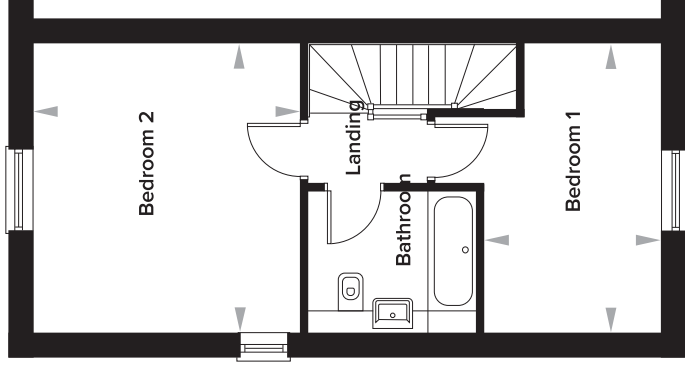

The Burrows, Paddock Wood, Kent

2 Bedroom Semi-Detached House

Plots 106 and 108

Ground Floor

Kitchen	3175mm x 3950mm	10' 5" x 13' 0"
Living Room	4080mm x 4898mm	13' 5" x 16' 1"
WC	960mm x 1920mm	3' 2" x 6' 4"

First Floor

Bedroom 1	4080mm x 2490mm	13' 5" x 8' 2"
Bedroom 2	4080mm x 3771mm	13' 5" x 12' 4"
Bathroom	2000mm x 2390mm	6' 7" x 7' 10"