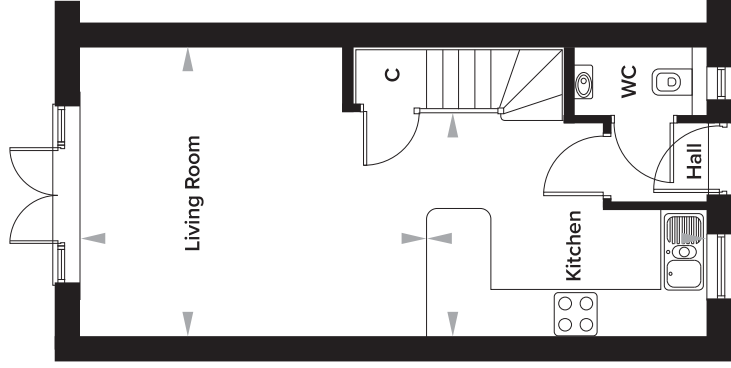

The Burrows, Paddock Wood, Kent

2 Bedroom Semi-Detached House

Plots 106 and 108

Ground Floor

Kitchen	3175mm x 3950mm	10' 5" x 13' 0"
Living Room	4080mm x 4898mm	13' 5" x 16' 1"
WC	960mm x 1920mm	3' 2" x 6' 4"

First Floor

Bedroom 1	4080mm x 2490mm	13' 5" x 8' 2"
Bedroom 2	4080mm x 3771mm	13' 5" x 12' 4"
Bathroom	2000mm x 2390mm	6' 7" x 7' 10"