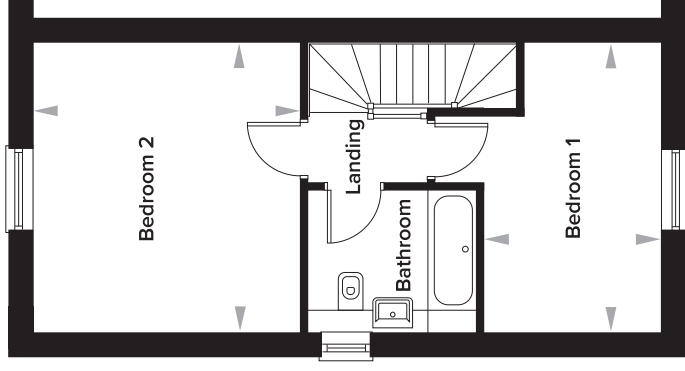

## 2 Bedroom End Of Terrace House

Plots 105 and 169

### Ground Floor

Kitchen	3175mm x 3950mm	10' 5" x 13' 0"
Living Room	4080mm x 4898mm	13' 5" x 16' 1"
WC	960mm x 1920mm	3' 2" x 6' 4"

### First Floor

Bedroom 1	4080mm x 2490mm	13' 5" x 8' 2"
Bedroom 2	4080mm x 3771mm	13' 5" x 12' 4"
Bathroom	2000mm x 2390mm	6' 7" x 7' 10"