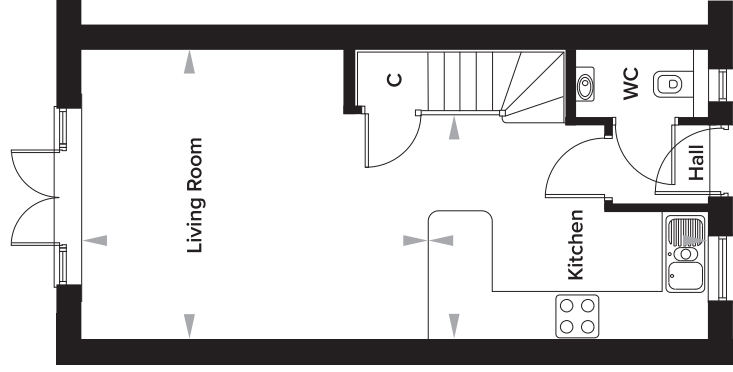

## 2 Bedroom End Of Terrace House

Plots 105 and 169

### Ground Floor

Kitchen	3175mm x 3950mm	10' 5" x 13' 0"
Living Room	4080mm x 4898mm	13' 5" x 16' 1"
WC	960mm x 1920mm	3' 2" x 6' 4"

### First Floor

Bedroom 1	4080mm x 2490mm	13' 5" x 8' 2"
Bedroom 2	4080mm x 3771mm	13' 5" x 12' 4"
Bathroom	2000mm x 2390mm	6' 7" x 7' 10"