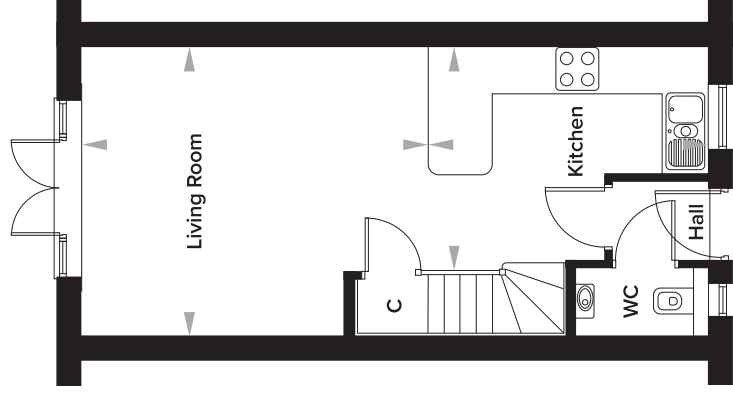

## 2 Bedroom Terraced House

Plot 104

### Ground Floor

Kitchen	3175mm x 3950mm	10' 5" x 13' 0"
Living Room	4080mm x 4898mm	13' 5" x 16' 1"
WC	960mm x 1920mm	3' 2" x 6' 4"

### First Floor

Bedroom 1	4080mm x 2490mm	13' 5" x 8' 2"
Bedroom 2	4080mm x 3771mm	13' 5" x 12' 4"
Bathroom	2000mm x 2390mm	6' 7" x 7' 10"