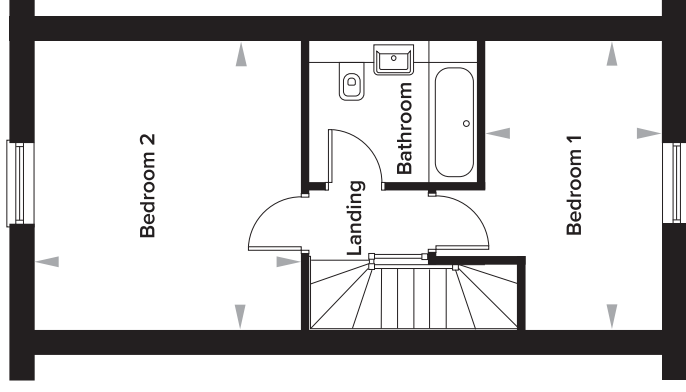

## 2 Bedroom Terraced House

Plot 104

### Ground Floor

Kitchen	3175mm x 3950mm	10' 5" x 13' 0"
Living Room	4080mm x 4898mm	13' 5" x 16' 1"
WC	960mm x 1920mm	3' 2" x 6' 4"

### First Floor

Bedroom 1	4080mm x 2490mm	13' 5" x 8' 2"
Bedroom 2	4080mm x 3771mm	13' 5" x 12' 4"
Bathroom	2000mm x 2390mm	6' 7" x 7' 10"