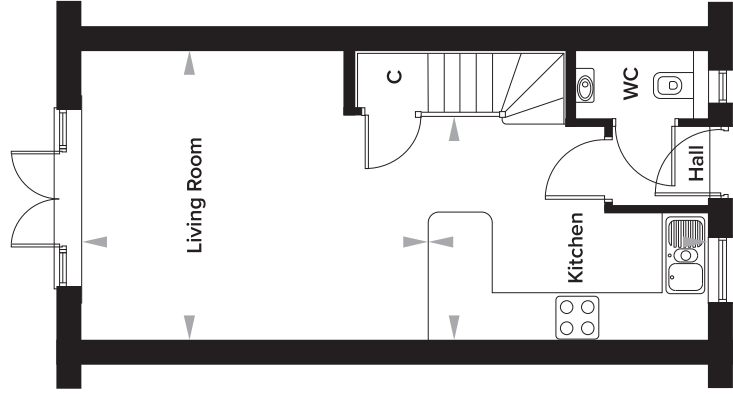

## 2 Bedroom Terraced House

Plots 103 and 170

### Ground Floor

Kitchen	3175mm x 3950mm	10' 5" x 13' 0"
Living Room	4080mm x 4898mm	13' 5" x 16' 1"
WC	960mm x 1920mm	3' 2" x 6' 4"

### First Floor

Bedroom 1	4080mm x 2490mm	13' 5" x 8' 2"
Bedroom 2	4080mm x 3771mm	13' 5" x 12' 4"
Bathroom	2000mm x 2390mm	6' 7" x 7' 10"