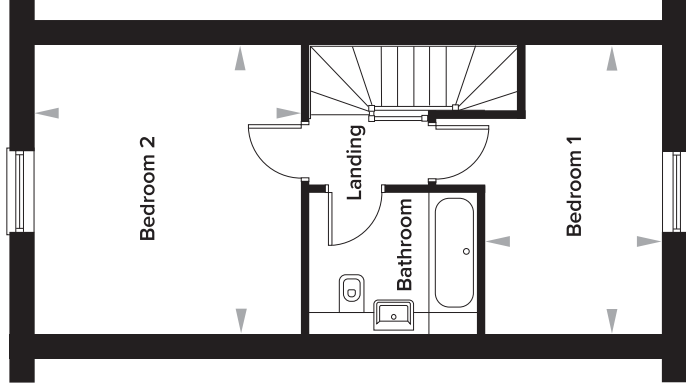

## 2 Bedroom Terraced House

Plots 103 and 170

### Ground Floor

Kitchen	3175mm x 3950mm	10' 5" x 13' 0"
Living Room	4080mm x 4898mm	13' 5" x 16' 1"
WC	960mm x 1920mm	3' 2" x 6' 4"

### First Floor

Bedroom 1	4080mm x 2490mm	13' 5" x 8' 2"
Bedroom 2	4080mm x 3771mm	13' 5" x 12' 4"
Bathroom	2000mm x 2390mm	6' 7" x 7' 10"