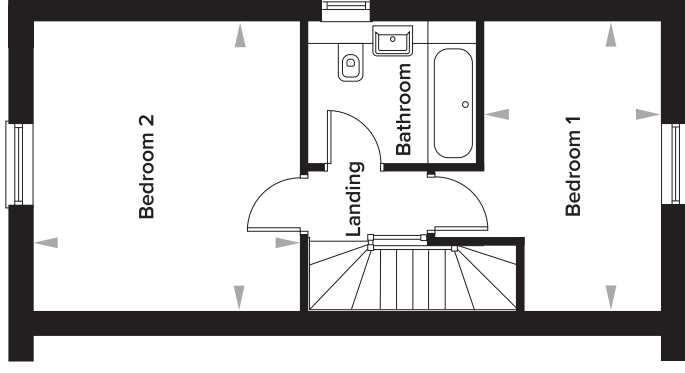

The Burrows, Paddock Wood, Kent

2 Bedroom End Of Terrace House

Plot 102

Ground Floor

Kitchen	3175mm x 3950mm	10' 5" x 13' 0"
Living Room	4080mm x 4898mm	13' 5" x 16' 1"
WC	960mm x 1920mm	3' 2" x 6' 4"

First Floor

Bedroom 1	4080mm x 2490mm	13' 5" x 8' 2"
Bedroom 2	4080mm x 3771mm	13' 5" x 12' 4"
Bathroom	2000mm x 2390mm	6' 7" x 7' 10"

HT 202