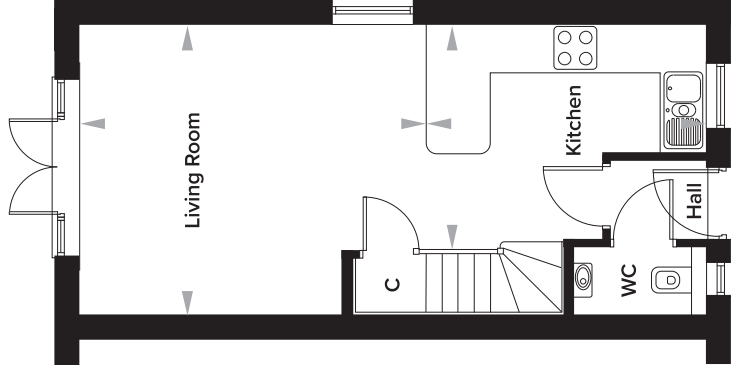

The Burrows, Paddock Wood, Kent

2 Bedroom End Of Terrace House

Plot 102

Ground Floor

Kitchen	3175mm x 3950mm	10' 5" x 13' 0"
Living Room	4080mm x 4898mm	13' 5" x 16' 1"
WC	960mm x 1920mm	3' 2" x 6' 4"

First Floor

Bedroom 1	4080mm x 2490mm	13' 5" x 8' 2"
Bedroom 2	4080mm x 3771mm	13' 5" x 12' 4"
Bathroom	2000mm x 2390mm	6' 7" x 7' 10"

HT 202