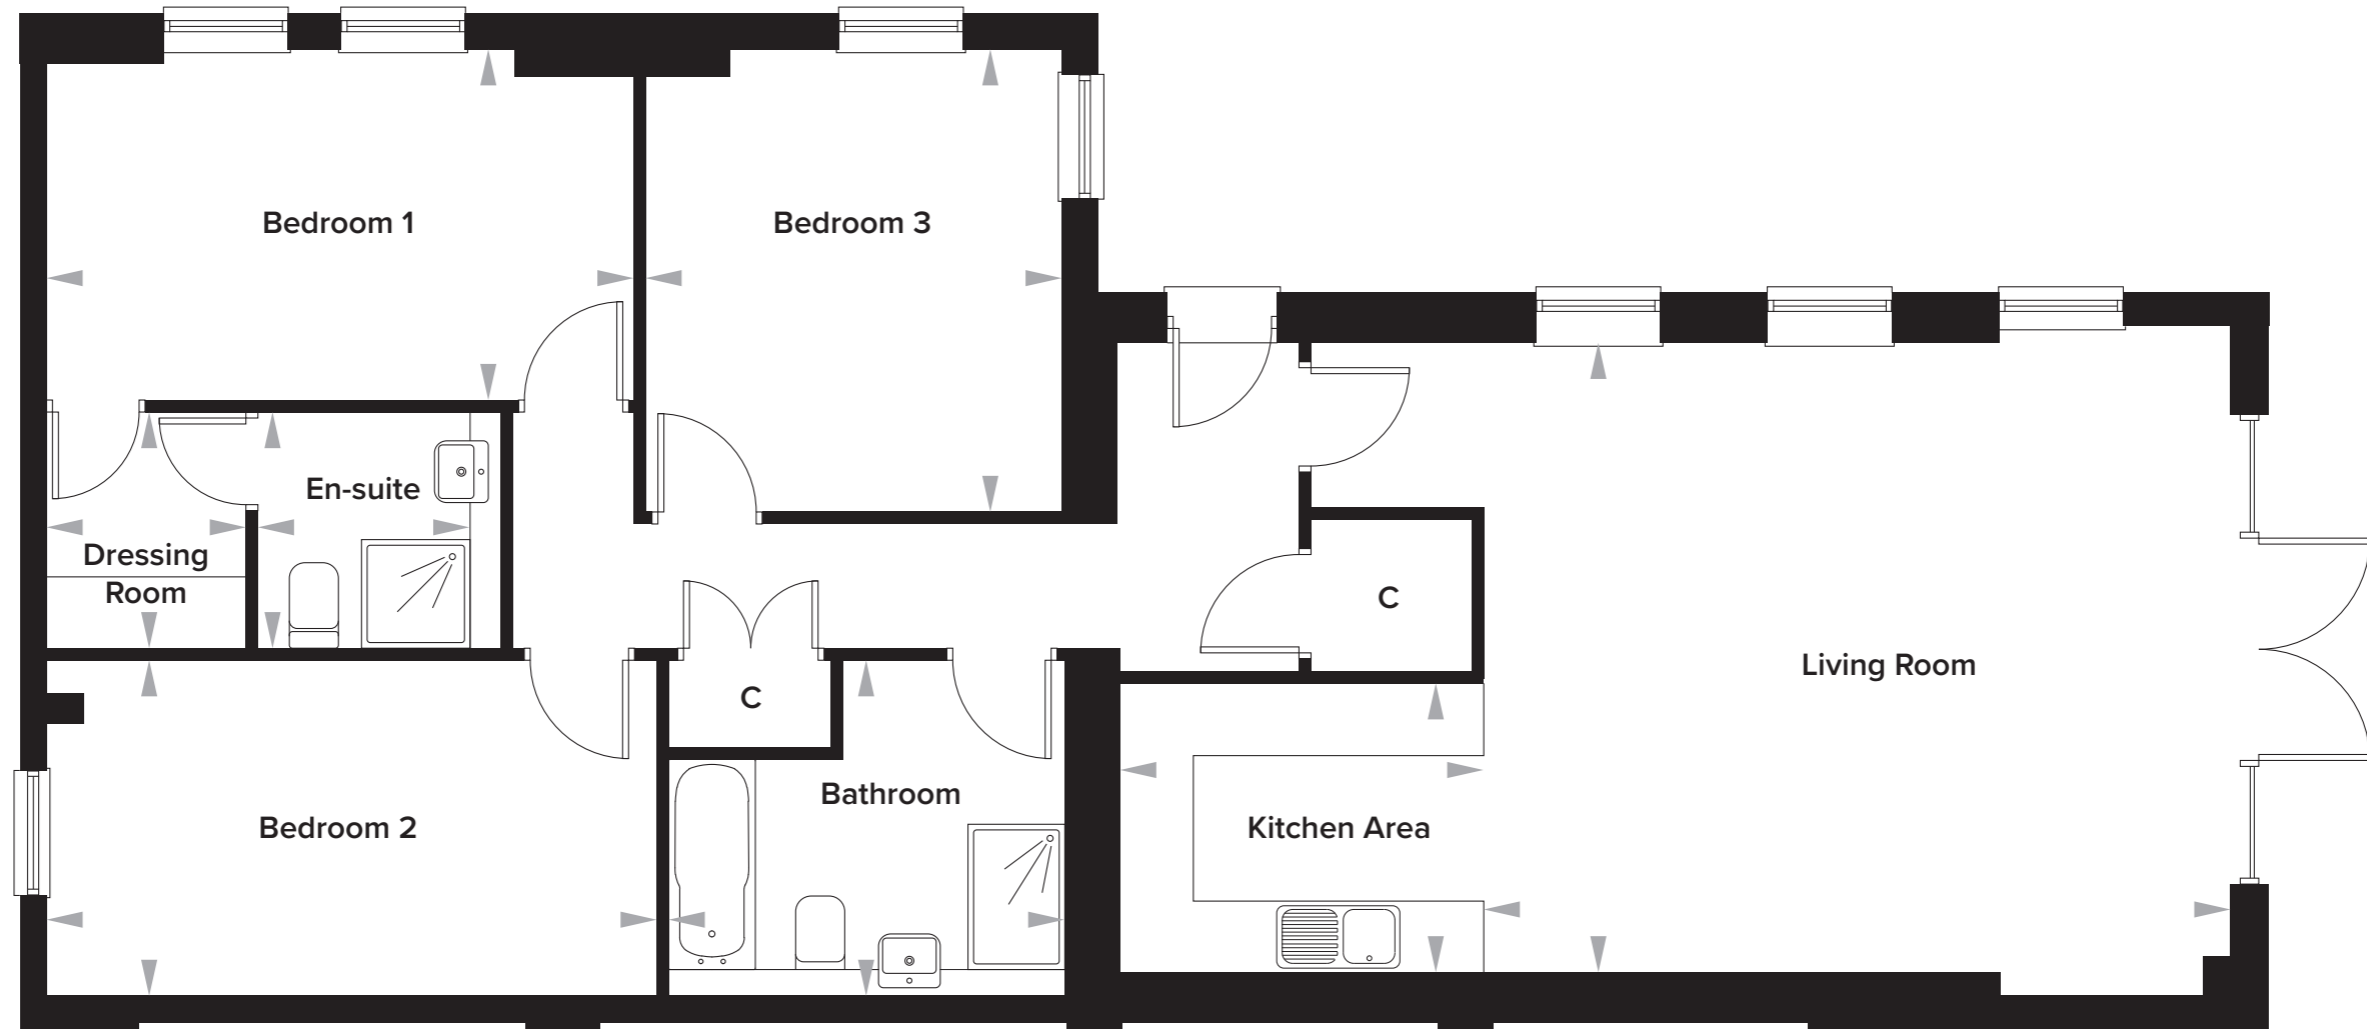

# Somerfield Terrace, Maidstone, Kent

## 3 Bedroom Bungalow

Kitchen Area	2980mm x 2362mm	9' 9" x 7' 9"
Living Room	6543mm x 5510mm	21' 5" x 18' 1"
Bedroom 1	4804mm x 3454mm	15' 9" x 11' 4"
Dressing Room	1583mm x 1930mm	5' 2" x 6' 4"
En-suite	1960mm x 1930mm	9' 9" x 6' 4"

Bedroom 2	4970mm x 2722mm	16' 3" x 8' 11"
Bedroom 3	3429mm x 3793mm	11' 3" x 12' 5"
Bathroom	3238mm x 2760mm	10' 7" x 9' 0"