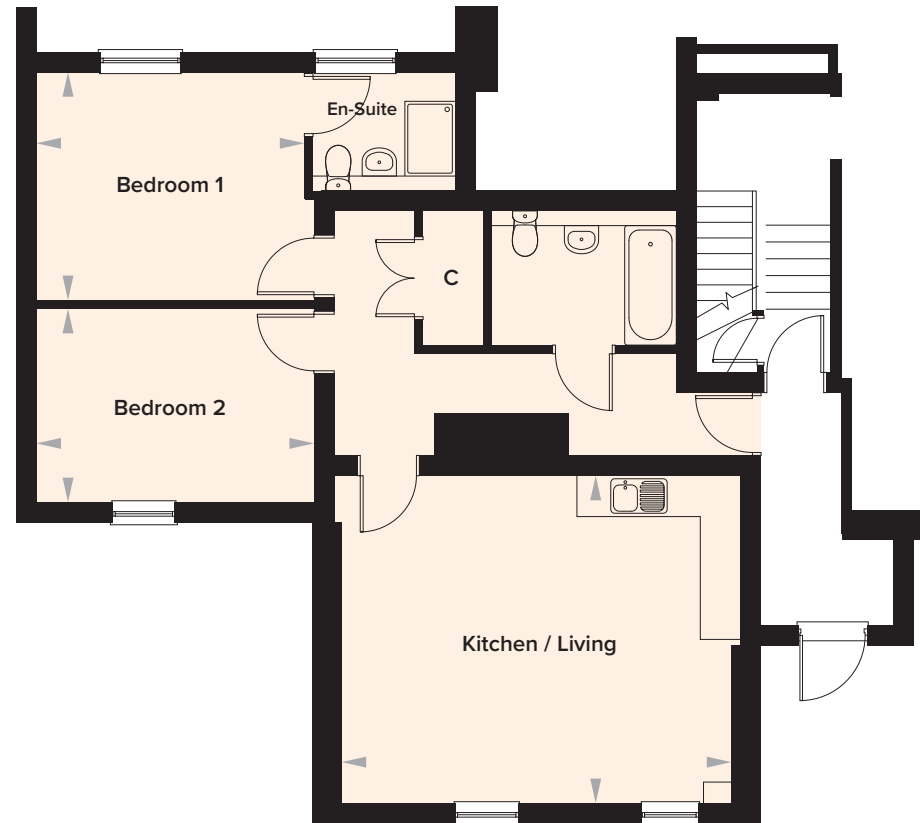

Somerfield Terrace Apartments, Maidstone, Kent

2 Bedroom Ground Floor Apartment

Plot 8

Apartment location on ground floor

Ground Floor

Kitchen / Living 5675mm x 4755mm 18' 7" x 15' 7"

Bedroom 1	3844mm x 3306mm	12' 7" x 10' 10"
En-Suite	2060mm x 1722mm	6' 9" x 5' 8"
Bedroom 2	4016mm x 2810mm	13' 2" x 9' 2"
Bathroom	2672mm x 1935mm	8' 9" x 6' 4"