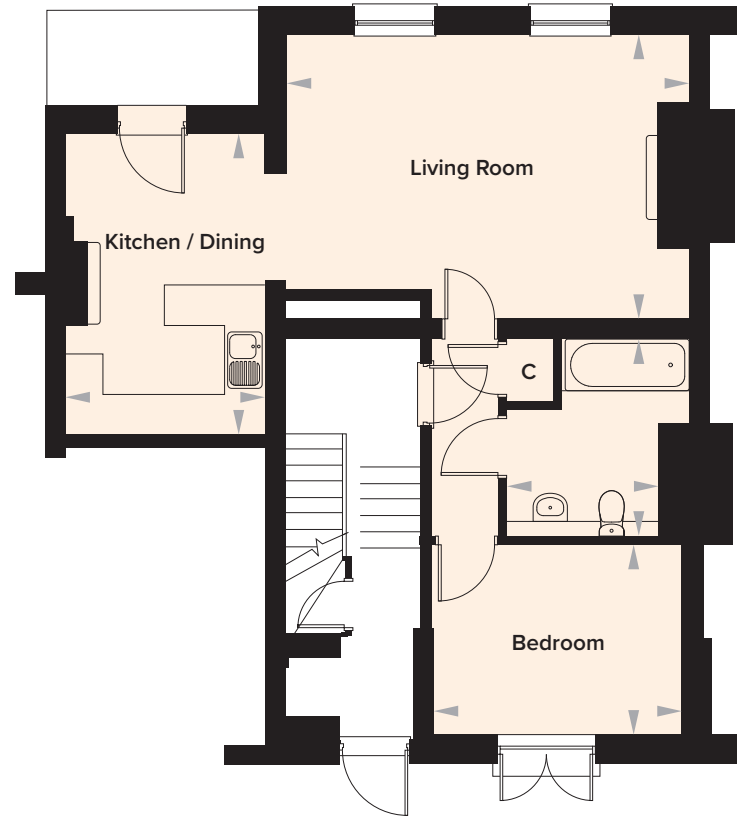

Somerfield Terrace Apartments, Maidstone, Kent

1 Bedroom Ground Floor Apartment

Plot 6

Apartment location on ground floor

Ground Floor

Kitchen / Dining	2866mm x 4392mm	9' 5" x 14' 5"
Living Room	5884mm x 4137mm	19' 3" x 13' 7"

Bedroom	3642mm x 2748mm	11' 11" x 9' 0"
Bathroom	2168mm x 2760mm	7' 1" x 9' 0"