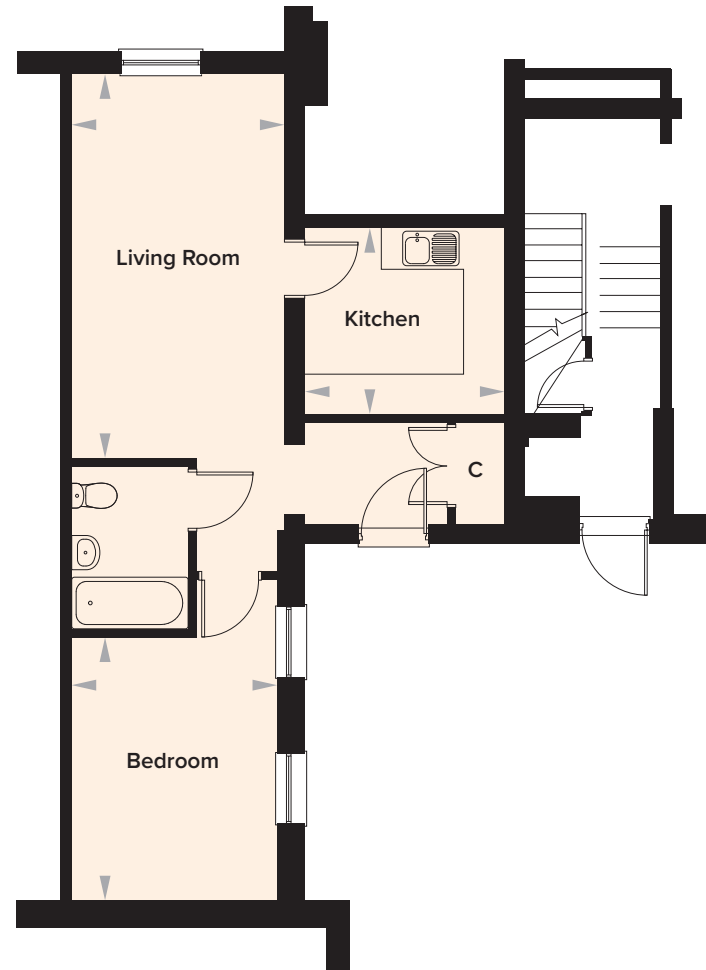

Somerfield Terrace Apartments, Maidstone, Kent

1 Bedroom Ground Floor Apartment

Plot 5

Apartment location on ground floor

Ground Floor

Kitchen	2928mm x 2726mm	9' 7" x 8' 11"	Bedroom	2971mm x 3812mm	9' 9" x 12' 6"
Living Room	3111mm x 5590mm	10' 2" x 18' 4"	Bathroom	1685mm x 2360mm	5' 6" x 7' 9"