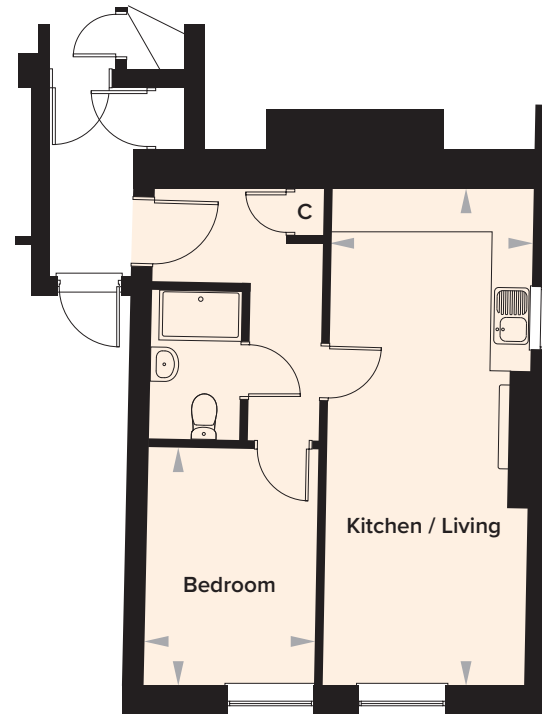

Somerfield Terrace Apartments, Maidstone, Kent

1 Bedroom Ground Floor Apartment

Plot 16

Apartment location on ground floor

Ground Floor

Kitchen / Living 2930mm x 7231mm 9' 7" x 23' 8"

Bedroom 2475mm x 3408mm

8' 1" x 11' 2"

Shower Room 1310mm x 2382mm

4' 3" x 7' 10"