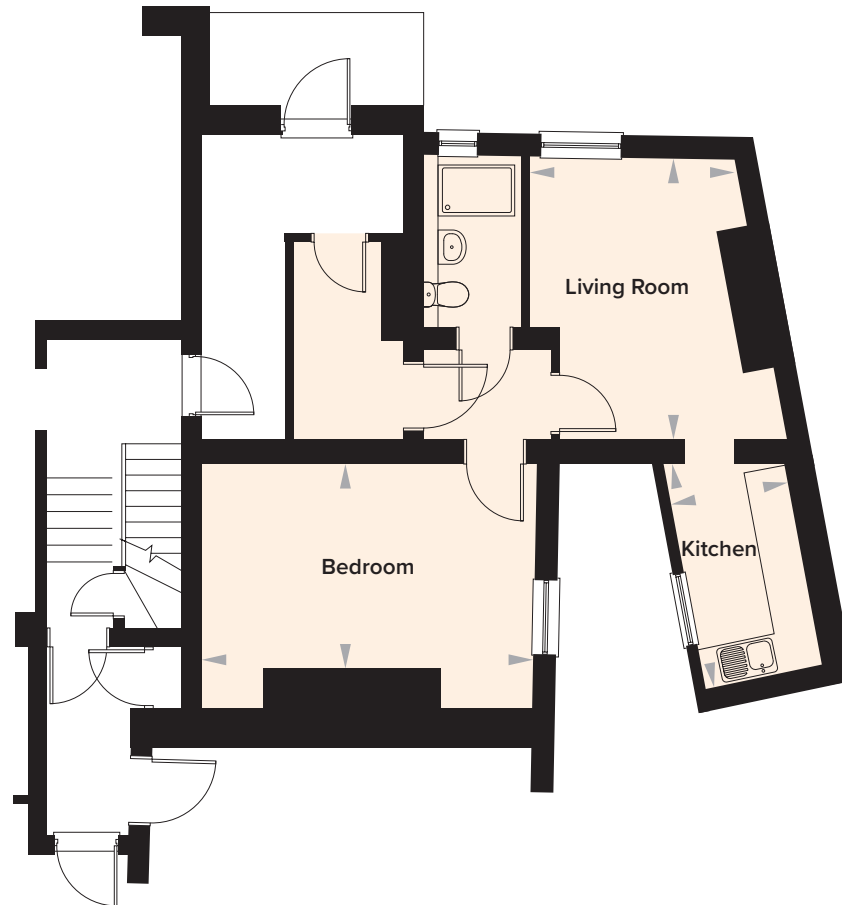

Somerfield Terrace Apartments, Maidstone, Kent

1 Bedroom Ground Floor Apartment

Plot 15

Apartment location on ground floor

Ground Floor

Kitchen 1684mm x 3310mm 5' 6" x 10' 10"
Living Room 2953mm x 4108mm 9' 8" x 13' 6"

Bedroom 4850mm x 2953mm 15' 11" x 9' 8"
Shower Room 1410mm x 2545mm 4' 7" x 8' 4"