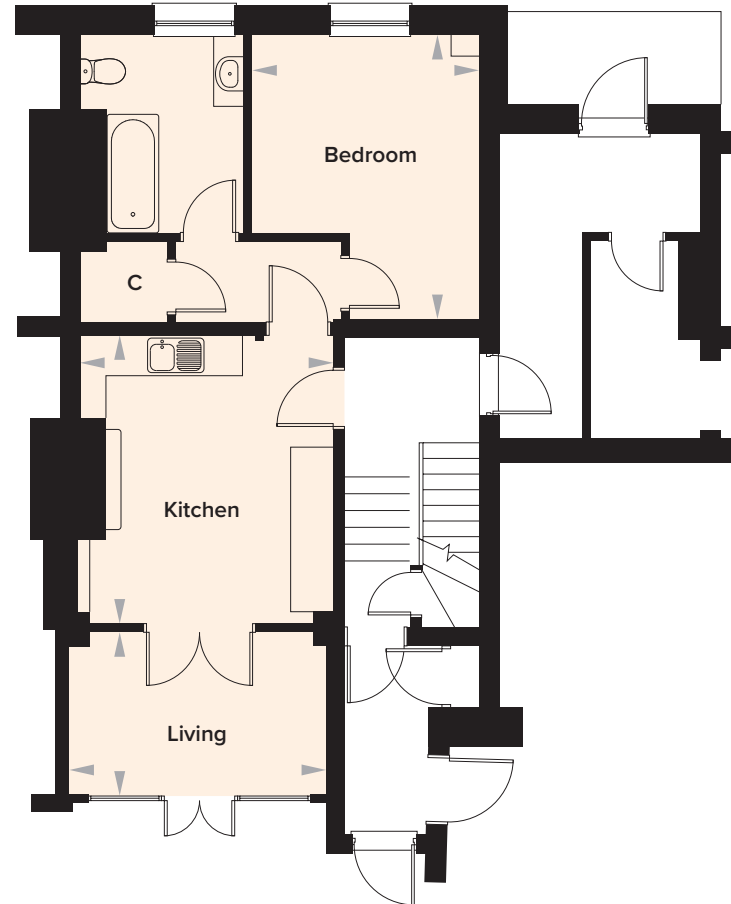

# Somerfield Terrace Apartments, Maidstone, Kent

## 1 Bedroom Ground Floor Apartment

Plot 14

Apartment location on ground floor

### Ground Floor

Kitchen	3701mm x 4193mm	12' 2" x 13' 9"
Living Room	3717mm x 2310mm	12' 2" x 7' 7"

Bedroom	3454mm x 4149mm	11' 4" x 13' 7"
Bathroom	2392mm x 2908mm	7' 10" x 9' 6"