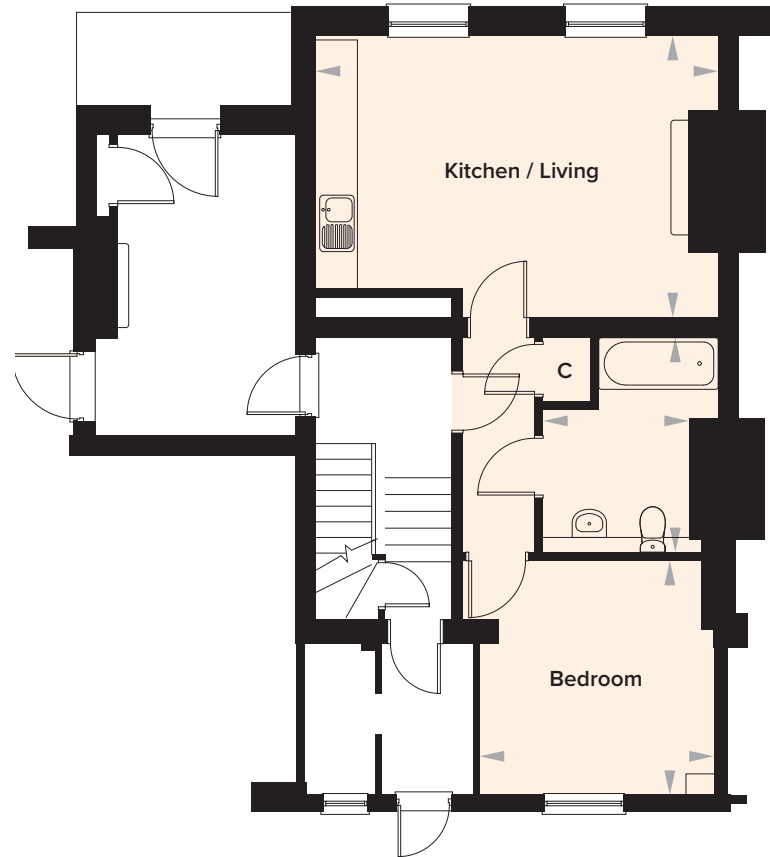

# Somerfield Terrace Apartments, Maidstone, Kent

## 1 Bedroom Ground Floor Apartment

Plot 13

Apartment location on ground floor

### Ground Floor

Kitchen / Living    5844mm x 4107mm    19' 2" x 13' 5"

|          |                 |                 |
|----------|-----------------|-----------------|
| Bedroom  | 3378mm x 3389mm | 11' 1" x 11' 1" |
| Bathroom | 2096mm x 3140mm | 6' 10" x 10' 3" |