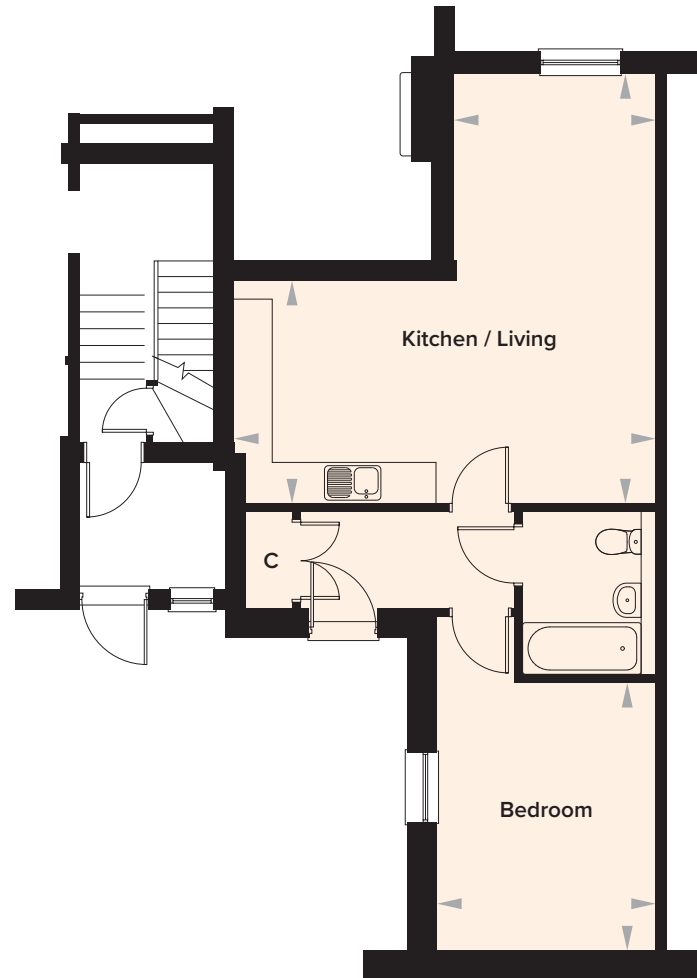

Somerfield Terrace Apartments, Maidstone, Kent

1 Bedroom Ground Floor Apartment

Plot 11

Apartment location on ground floor

Ground Floor

Kitchen / Living 6155mm / 2927mm x 6240mm / 3207mm
20' 2"/9' 7" x 20' 5"/10' 6"

Bedroom 3186mm x 3893mm

12' 5" x 13' 9"

Bathroom 1935mm x 2360mm

7' 0" x 6' 7"