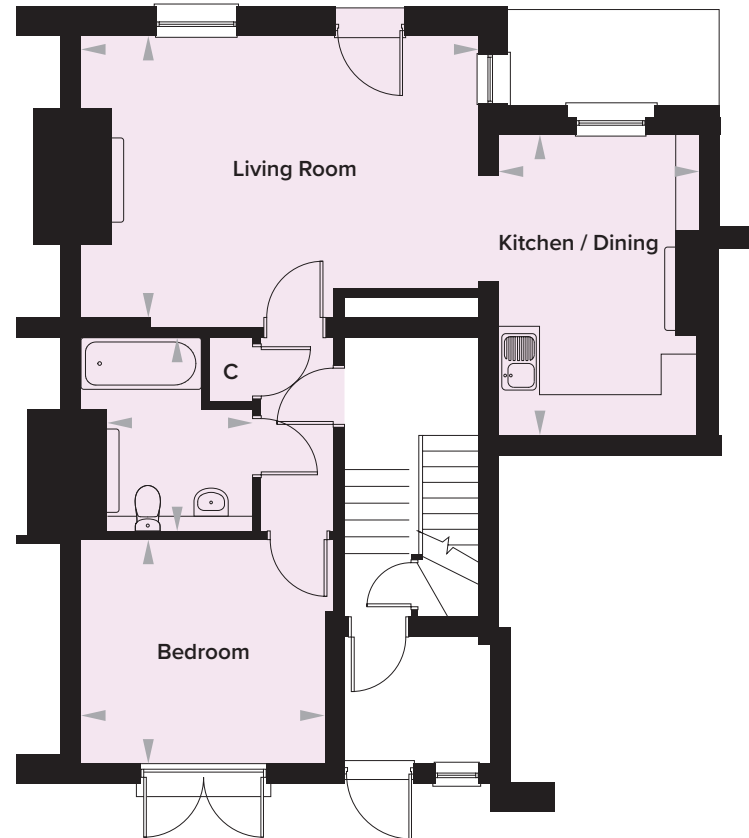

# Somerfield Terrace Apartments, Maidstone, Kent

## 1 Bedroom Ground Floor Apartment

Plot 10

Apartment location on ground floor

### Ground Floor

Kitchen / Dining 2920mm x 4357mm 9' 7" x 14' 3"  
Living Room 5808mm x 4097mm 19' 0" x 13' 5"

Bedroom 3477mm x 3238mm 11' 5" x 10' 7"  
Bathroom 2084mm x 2790mm 6' 10" x 9' 2"