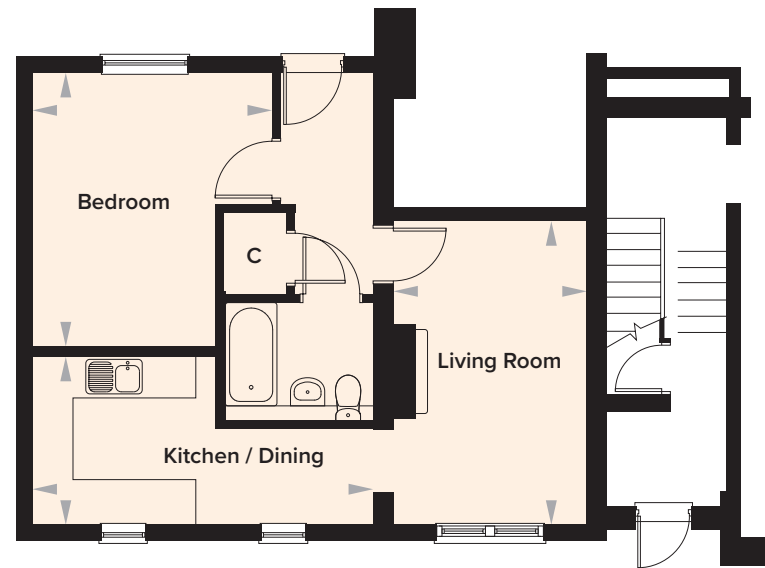

# Somerfield Terrace Apartments, Maidstone, Kent

## 1 Bedroom Ground Floor Apartment

Plot 1

Apartment location on ground floor

### Ground Floor

Kitchen	4950mm x 2394mm	16' 3" x 7' 10"
Living Room	2458mm x 4288mm	8' 1" x 14' 1"

Bedroom	3467mm x 3957mm	11' 4" x 13' 0"
Bathroom	2117mm x 1690mm	6' 11" x 5' 6"