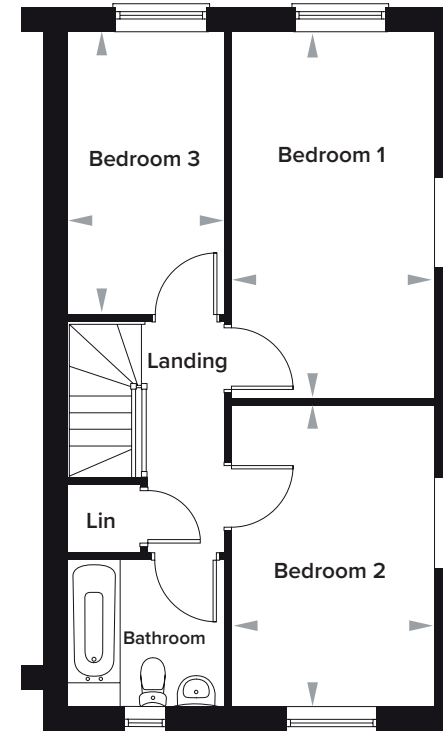

## 3 Bedroom Semi-Detached House

Plot 246

### Ground Floor

Kitchen	2930mm x 3360mm	9' 7" x 11' 0"
Living Room	4996mm x 4252mm	16' 5" x 13' 11"
WC	2010mm x 1410mm	6' 7" x 4' 8"

### First Floor

Bedroom 1	2753mm x 5005mm	9' 0" x 16' 5"
Bedroom 2	2753mm x 4096mm	9' 0" x 13' 5"
Bedroom 3	2110mm x 3868mm	6' 11" x 12' 8"
Bathroom	2150mm x 2000mm	7' 0" x 6' 7"