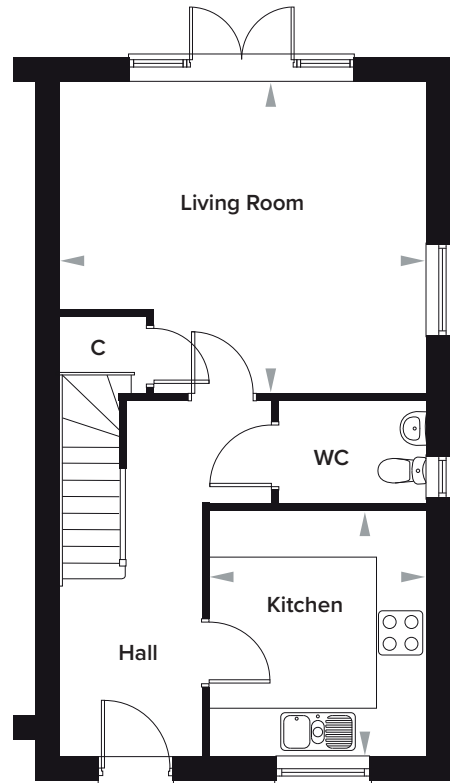

## 3 Bedroom Semi-Detached House

Plot 246

### Ground Floor

Kitchen	2930mm x 3360mm	9' 7" x 11' 0"
Living Room	4996mm x 4252mm	16' 5" x 13' 11"
WC	2010mm x 1410mm	6' 7" x 4' 8"

### First Floor

Bedroom 1	2753mm x 5005mm	9' 0" x 16' 5"
Bedroom 2	2753mm x 4096mm	9' 0" x 13' 5"
Bedroom 3	2110mm x 3868mm	6' 11" x 12' 8"
Bathroom	2150mm x 2000mm	7' 0" x 6' 7"