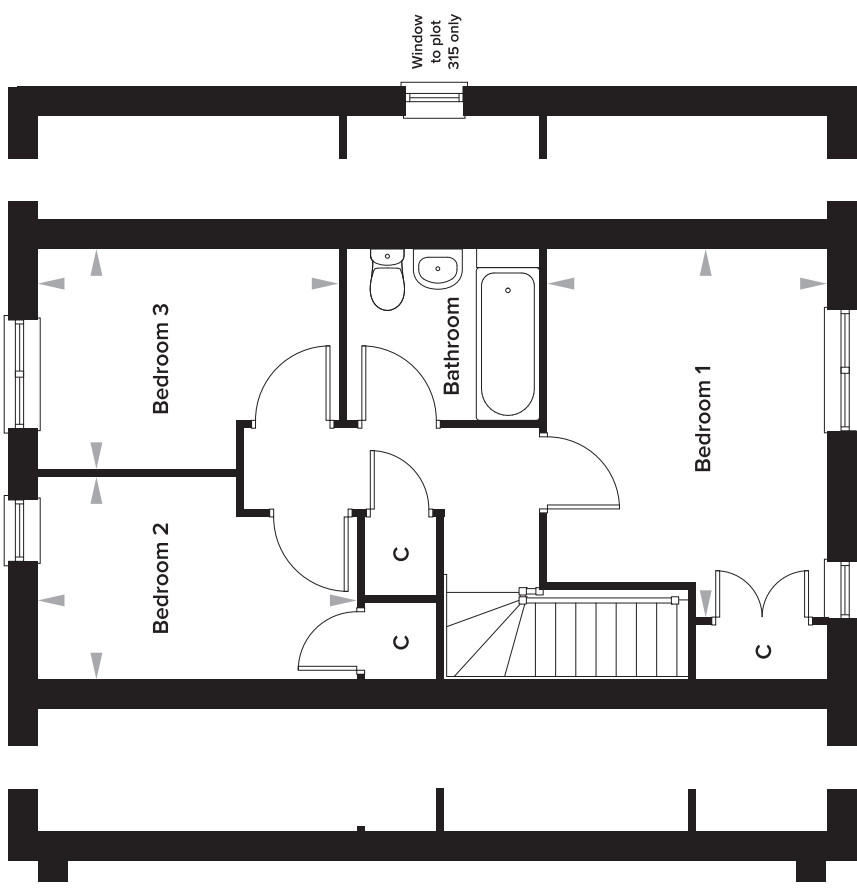

## 3 Bedroom House (Plots 279, 295, 313, 330 as shown. Plots 278, 293, 314, 315, 334 handed)

### Ground Floor

Kitchen	2708mm x 3435mm	8' 10" x 11' 3"
Dining / Living	4805mm x 3724/4438mm	15' 9" x 12' 2"/14' 7"
WC	1806mm x 1435mm	5' 11" x 4' 8"

### First Floor

Bedroom 1	4096mm x 3110mm	13' 5" x 10' 2"
Bedroom 2	2253mm x 3551mm	7' 5" x 11' 8"
Bedroom 3	2449mm x 3349mm	8' 0" x 11' 0"
Bathroom	1907mm x 2135mm	6' 3" x 7' 0"