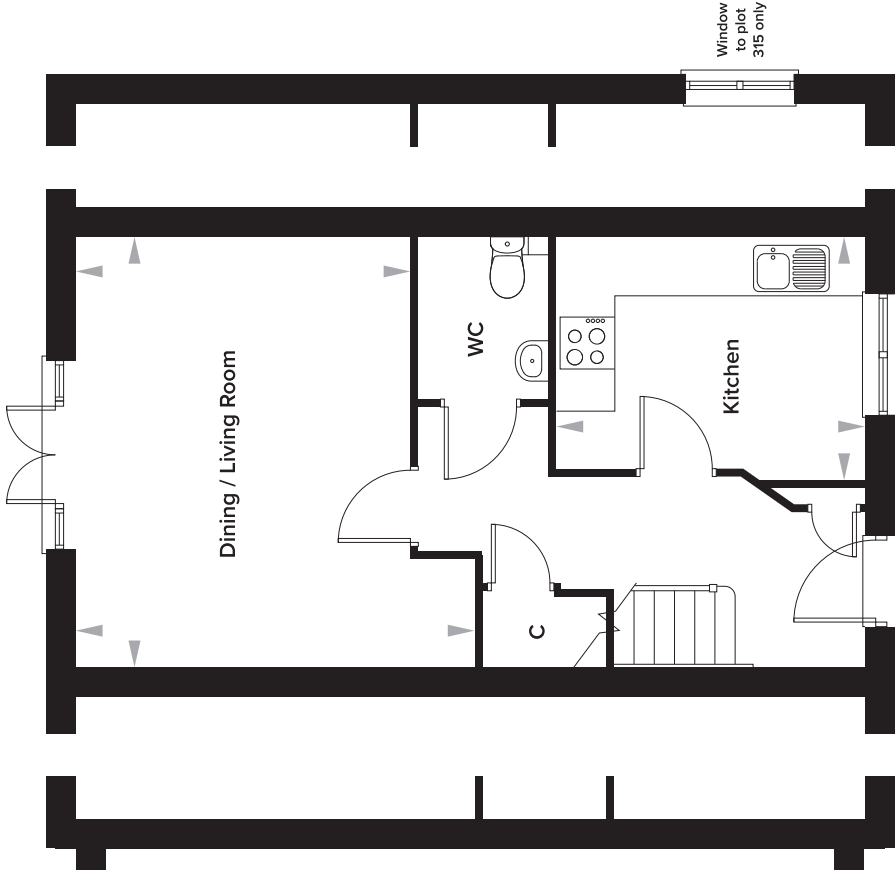

## 3 Bedroom House (Plots 279, 295, 313, 330 as shown. Plots 278, 293, 314, 315, 334 handed)

### Ground Floor

Kitchen	2708mm x 3435mm	8' 10" x 11' 3"
Dining / Living	4805mm x 3724/4438mm	15' 9" x 12' 2"/14' 7"
WC	1806mm x 1435mm	5' 11" x 4' 8"

### First Floor

Bedroom 1	4096mm x 3110mm	13' 5" x 10' 2"
Bedroom 2	2253mm x 3551mm	7' 5" x 11' 8"
Bedroom 3	2449mm x 3349mm	8' 0" x 11' 0"
Bathroom	1907mm x 2135mm	6' 3" x 7' 0"